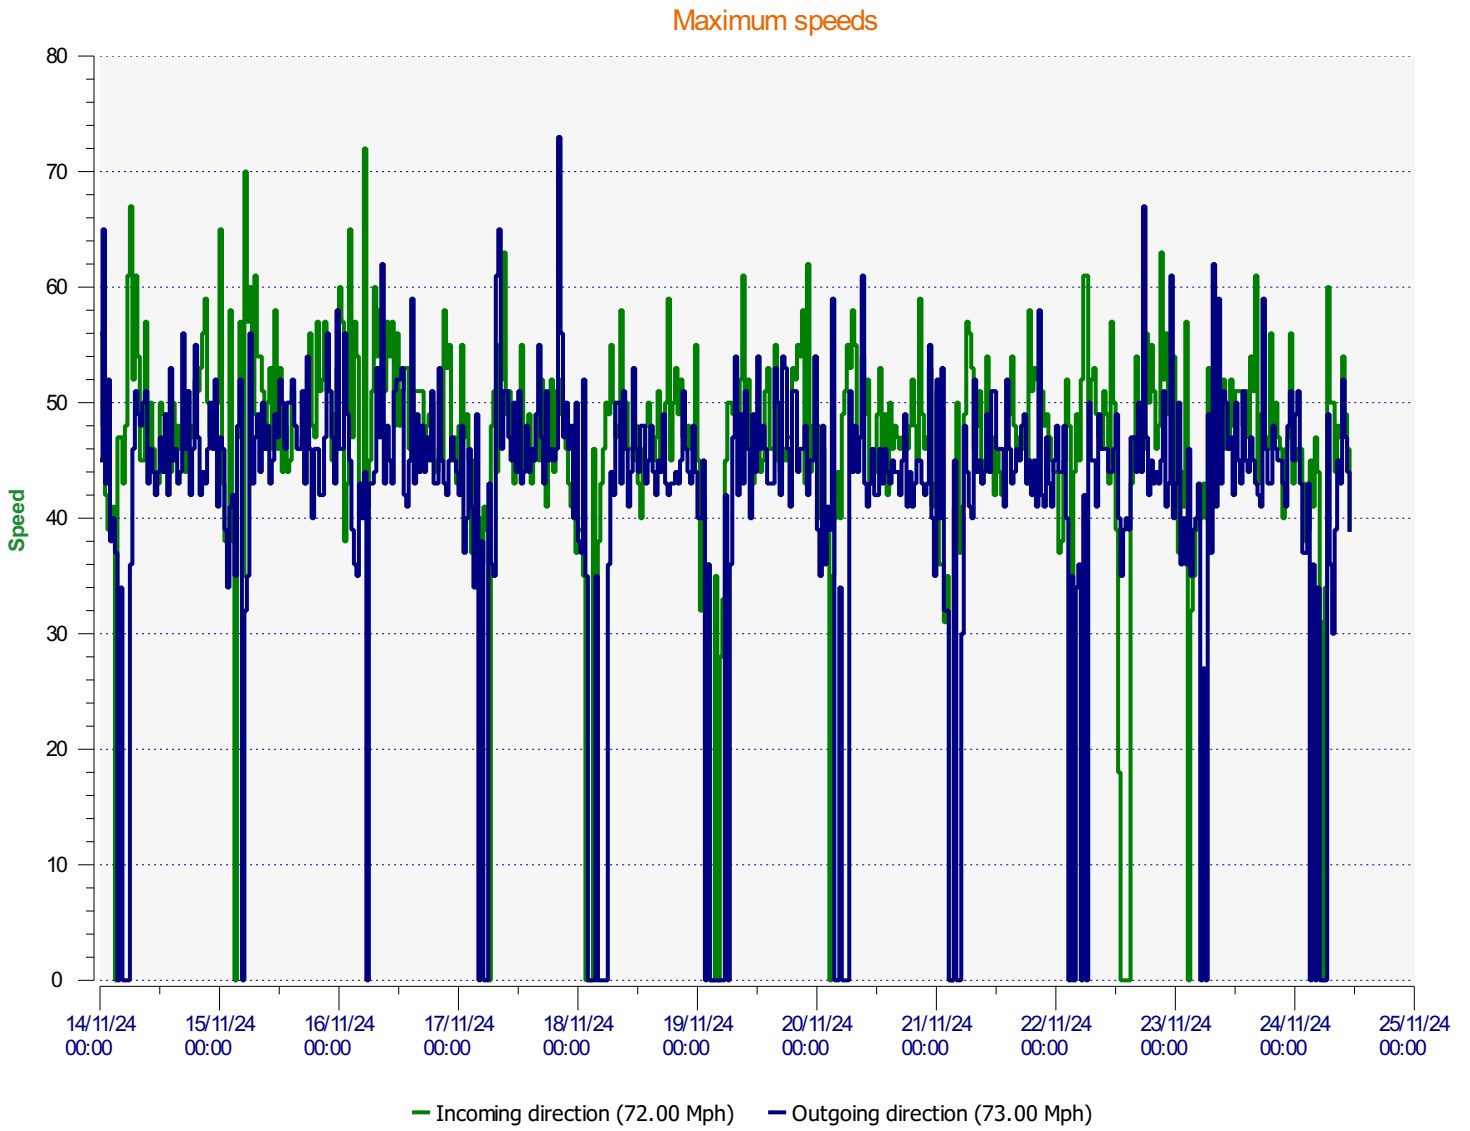

Location:

Comments:

Start date: Thursday, November 14, 2024 12:00 AM
End date: Sunday, November 24, 2024 11:00 AM

Location:

Comments:

Start date: Thursday, November 14, 2024 12:00 AM
End date: Sunday, November 24, 2024 11:00 AM

Location:

Comments:

Start date: Thursday, November 14, 2024 12:00 AM
End date: Sunday, November 24, 2024 11:00 AM

Location:

Comments:

Outgoing vehicles

■	<= 40 Mph : 36,563 - (95.24 %)
■	41 - 45 Mph : 1,495 - (3.89 %)
■	46 - 50 Mph : 248 - (0.65 %)
■	51 - 55 Mph : 61 - (0.16 %)
■	56 - 60 Mph : 14 - (0.04 %)
■	61 - 65 Mph : 7 - (0.02 %)
■	66 - 70 Mph : 1 - (0.00 %)

Start date: Thursday, November 14, 2024 12:00 AM
End date: Sunday, November 24, 2024 11:00 AM

Location:

Comments:

Speed percentiles (incoming)

V30: 31.00Mph **V50:** 34.00Mph **V85:** 37.00Mph

Start date: Thursday, November 14, 2024 12:00 AM
End date: Sunday, November 24, 2024 11:00 AM

Location:

Comments:

Speed percentile(outgoing)

V30: 31.00Mph **V50:** 33.00Mph **V85:** 37.00Mph

Start date: Thursday, November 14, 2024 12:00 AM
End date: Sunday, November 24, 2024 11:00 AM

Location:

Comments: