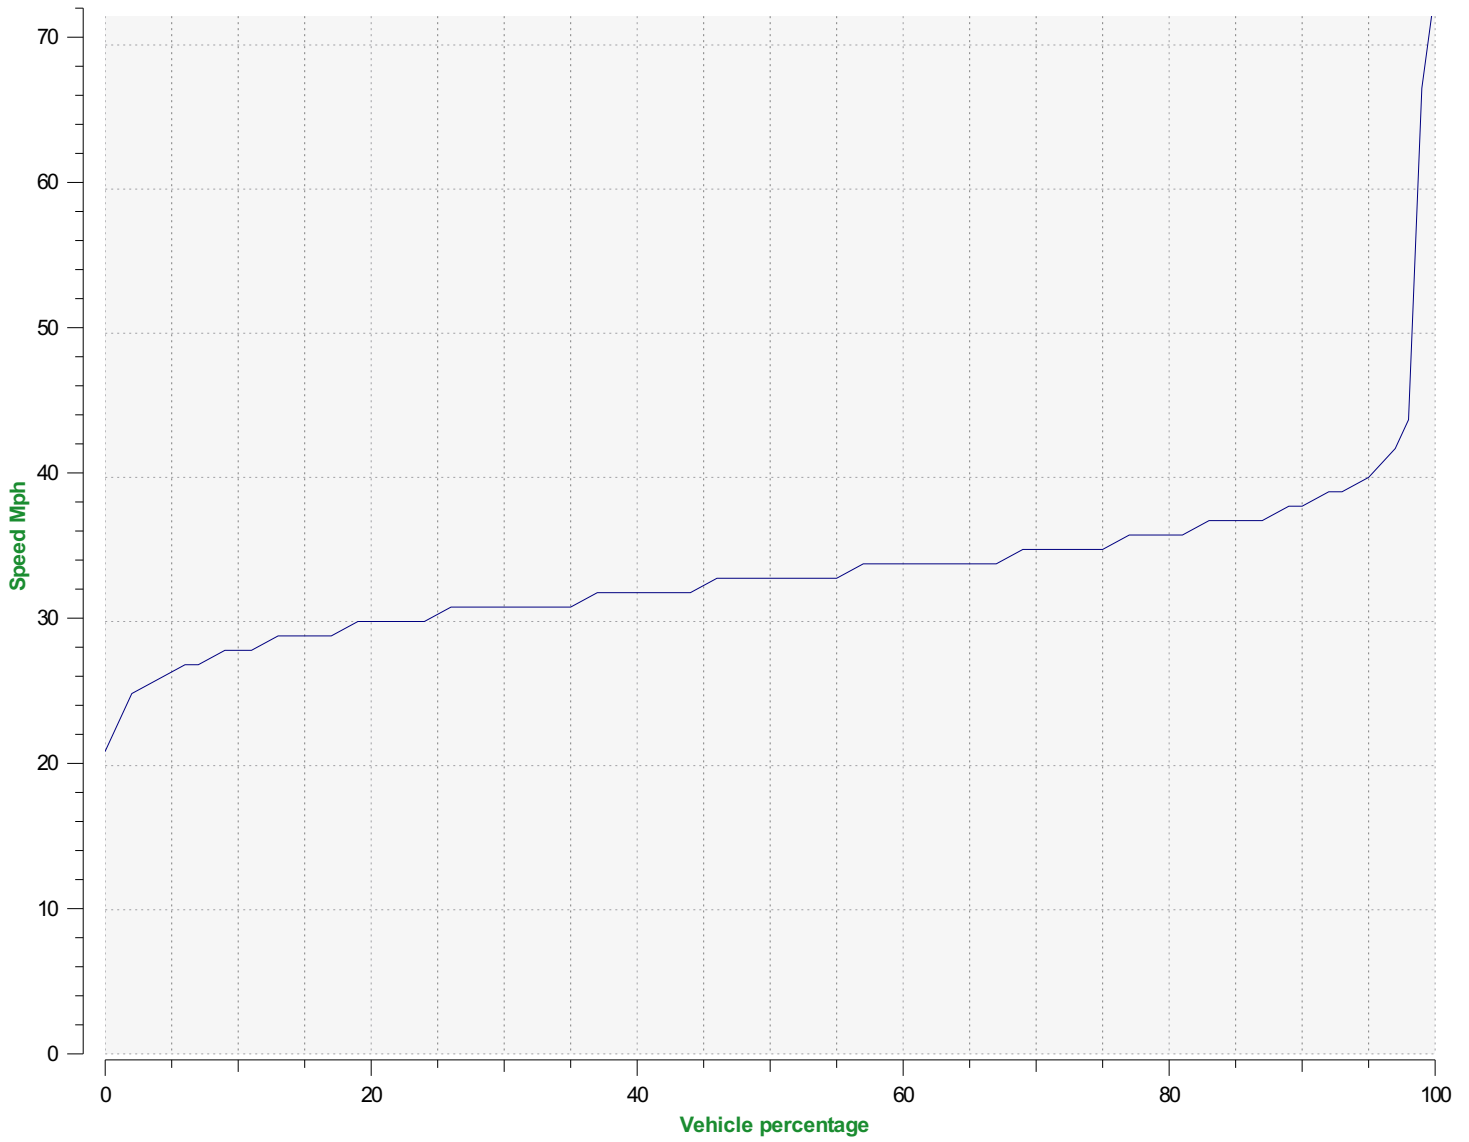

Location:

Comments:

Start date: Thursday, November 14, 2024 12:00 AM
End date: Sunday, November 24, 2024 11:00 AM

Location:

Comments:

Outgoing vehicles

■	<= 40 Mph : 36,563 - (95.24 %)
■	41 - 45 Mph : 1,495 - (3.89 %)
■	46 - 50 Mph : 248 - (0.65 %)
■	51 - 55 Mph : 61 - (0.16 %)
■	56 - 60 Mph : 14 - (0.04 %)
■	61 - 65 Mph : 7 - (0.02 %)
■	66 - 70 Mph : 1 - (0.00 %)

Start date: Thursday, November 14, 2024 12:00 AM
End date: Sunday, November 24, 2024 11:00 AM

Location:

Comments:

Speed percentiles (incoming)

V30: 31.00Mph **V50:** 34.00Mph **V85:** 37.00Mph

Start date: Thursday, November 14, 2024 12:00 AM
End date: Sunday, November 24, 2024 11:00 AM

Location:

Comments:

Speed percentile(outgoing)

V30: 31.00Mph **V50:** 33.00Mph **V85:** 37.00Mph

Start date: Thursday, November 14, 2024 12:00 AM
End date: Sunday, November 24, 2024 11:00 AM

Location:

Comments: