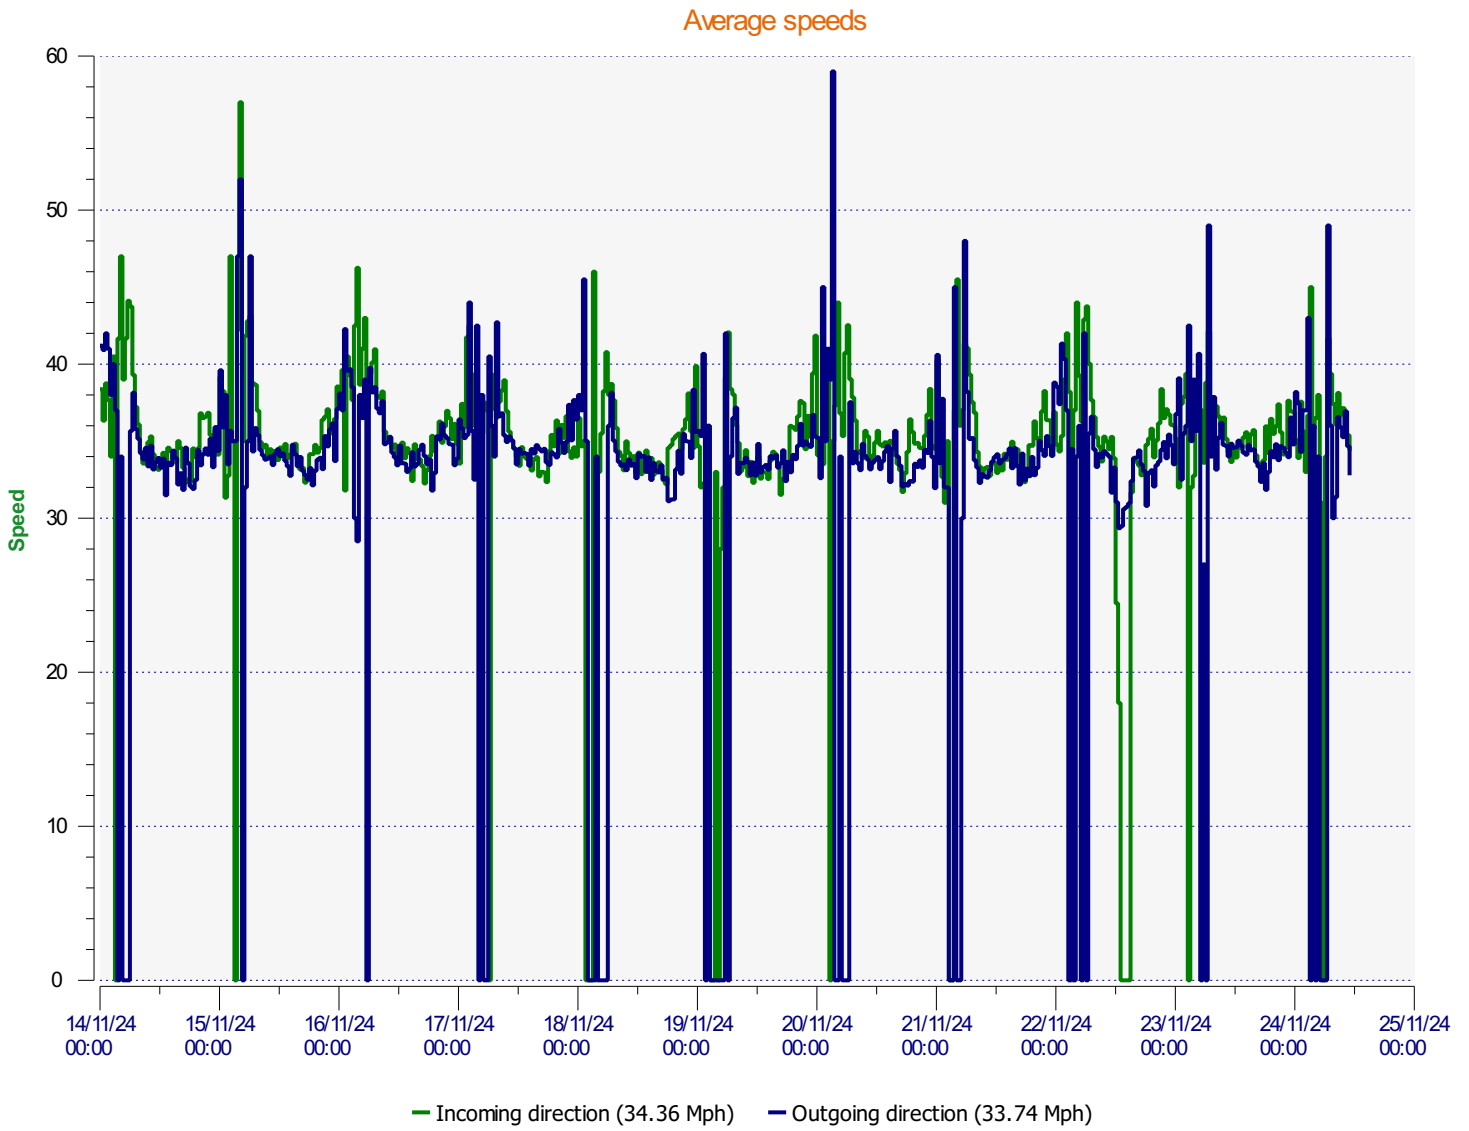

Start date: Thursday, November 14, 2024 12:00 AM
End date: Sunday, November 24, 2024 11:00 AM

Location:

Comments: