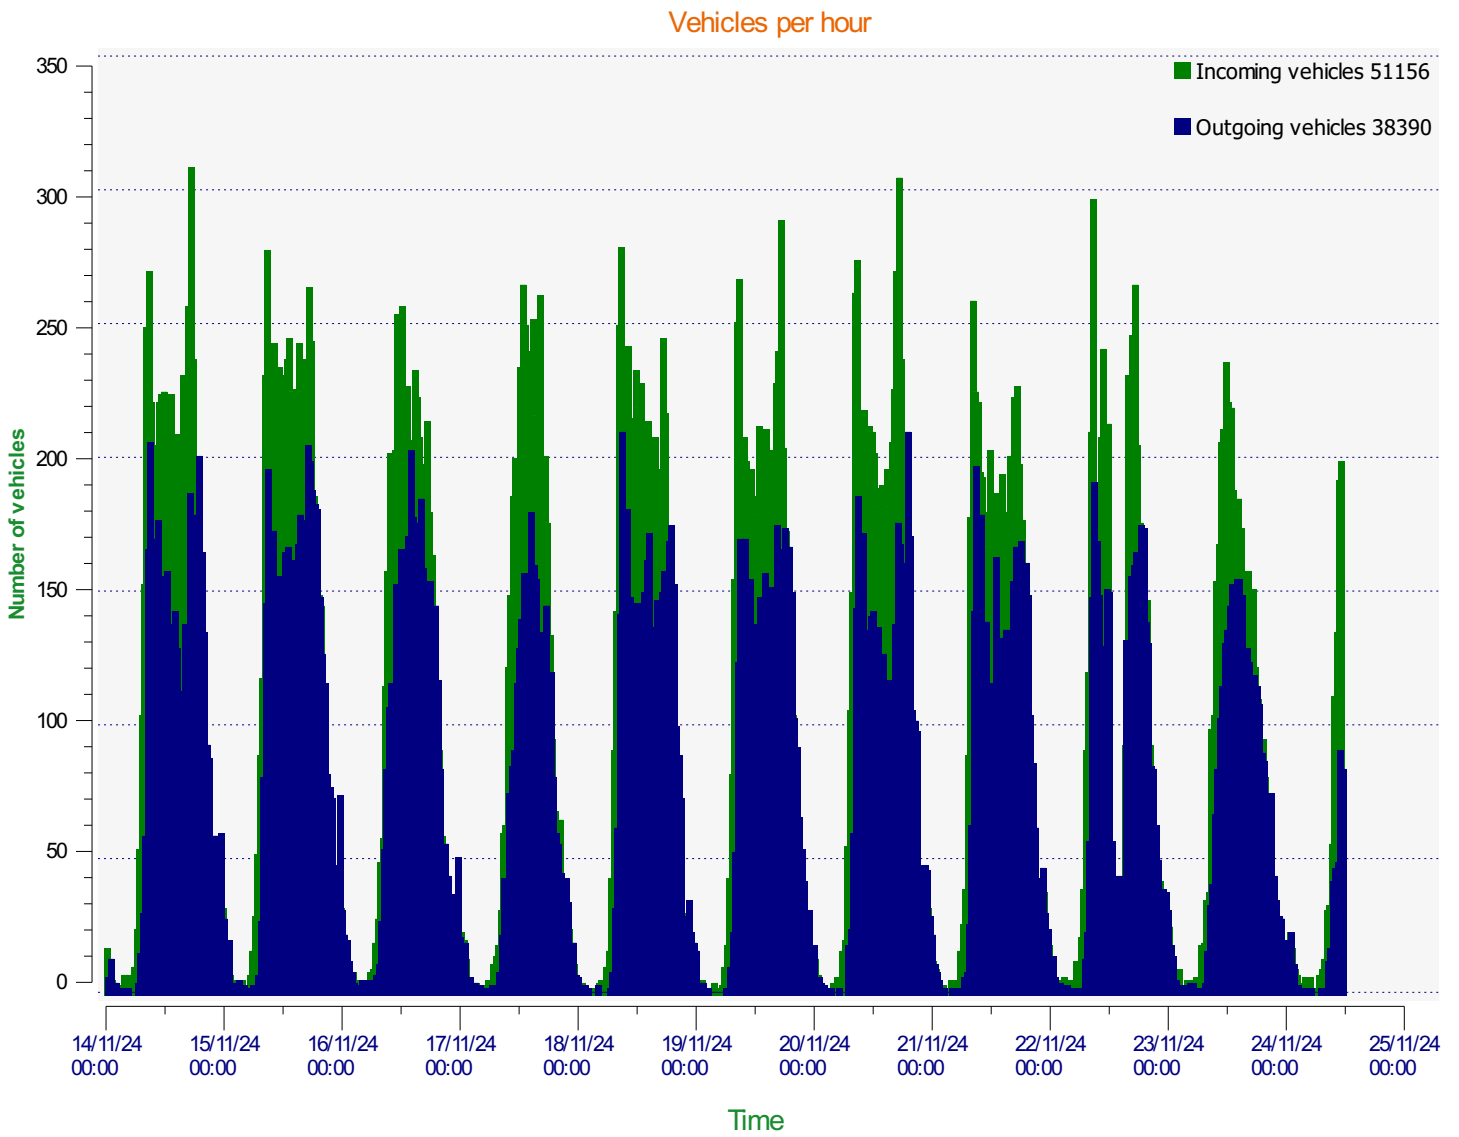

Location:

Comments:

Start date: Thursday, November 14, 2024 12:00 AM
End date: Sunday, November 24, 2024 11:00 AM

Location:

Comments:

Start date: Thursday, November 14, 2024 12:00 AM
End date: Sunday, November 24, 2024 11:00 AM

Location:

Comments:

Start date: Thursday, November 14, 2024 12:00 AM
End date: Sunday, November 24, 2024 11:00 AM

Location:

Comments:

Outgoing vehicles

■	<= 40 Mph : 36,563 - (95.24 %)
■	41 - 45 Mph : 1,495 - (3.89 %)
■	46 - 50 Mph : 248 - (0.65 %)
■	51 - 55 Mph : 61 - (0.16 %)
■	56 - 60 Mph : 14 - (0.04 %)
■	61 - 65 Mph : 7 - (0.02 %)
■	66 - 70 Mph : 1 - (0.00 %)

Start date: Thursday, November 14, 2024 12:00 AM
End date: Sunday, November 24, 2024 11:00 AM

Location:

Comments:

Speed percentiles (incoming)

V30: 31.00Mph **V50:** 34.00Mph **V85:** 37.00Mph

Start date: Thursday, November 14, 2024 12:00 AM
End date: Sunday, November 24, 2024 11:00 AM

Location:

Comments:

Speed percentile(outgoing)

V30: 31.00Mph **V50:** 33.00Mph **V85:** 37.00Mph

Start date: Thursday, November 14, 2024 12:00 AM
End date: Sunday, November 24, 2024 11:00 AM

Location:

Comments: