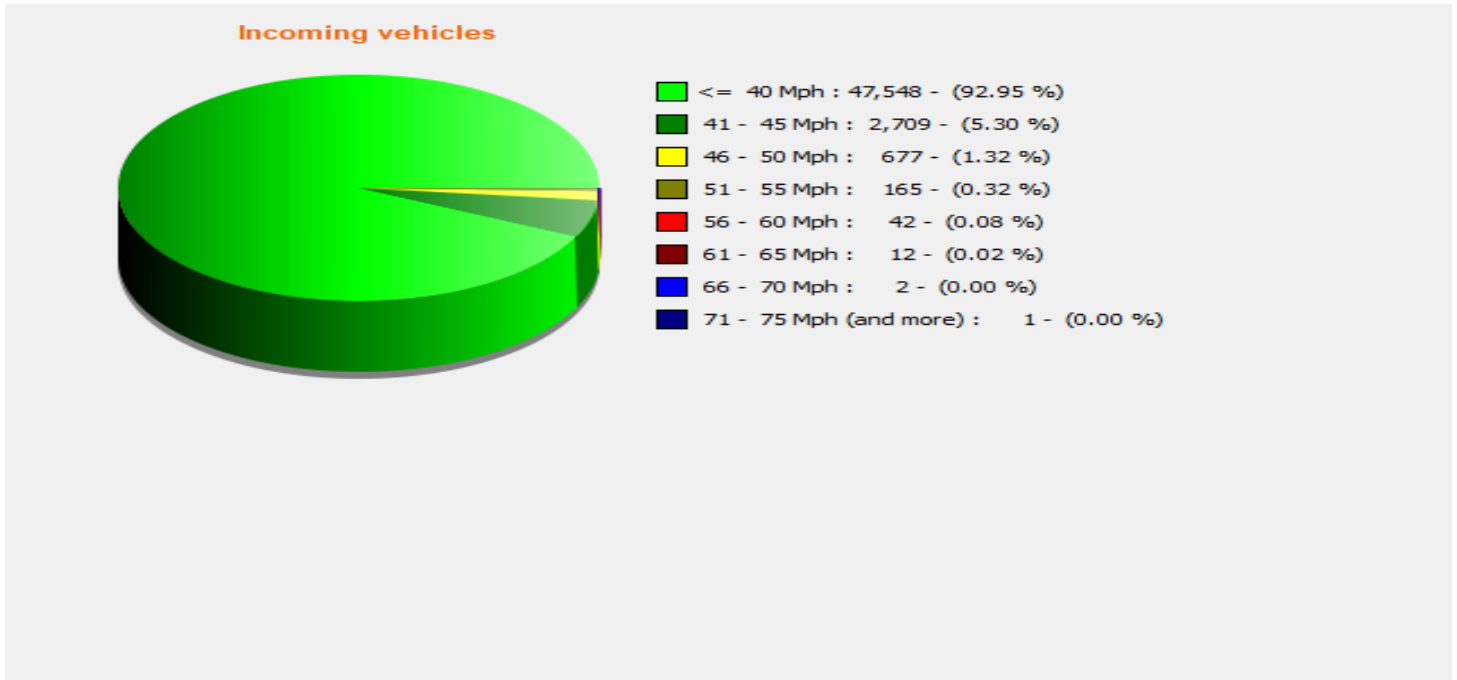

Start date: Thursday, November 14, 2024 12:00 AM
End date: Sunday, November 24, 2024 11:00 AM

Location:

Comments: