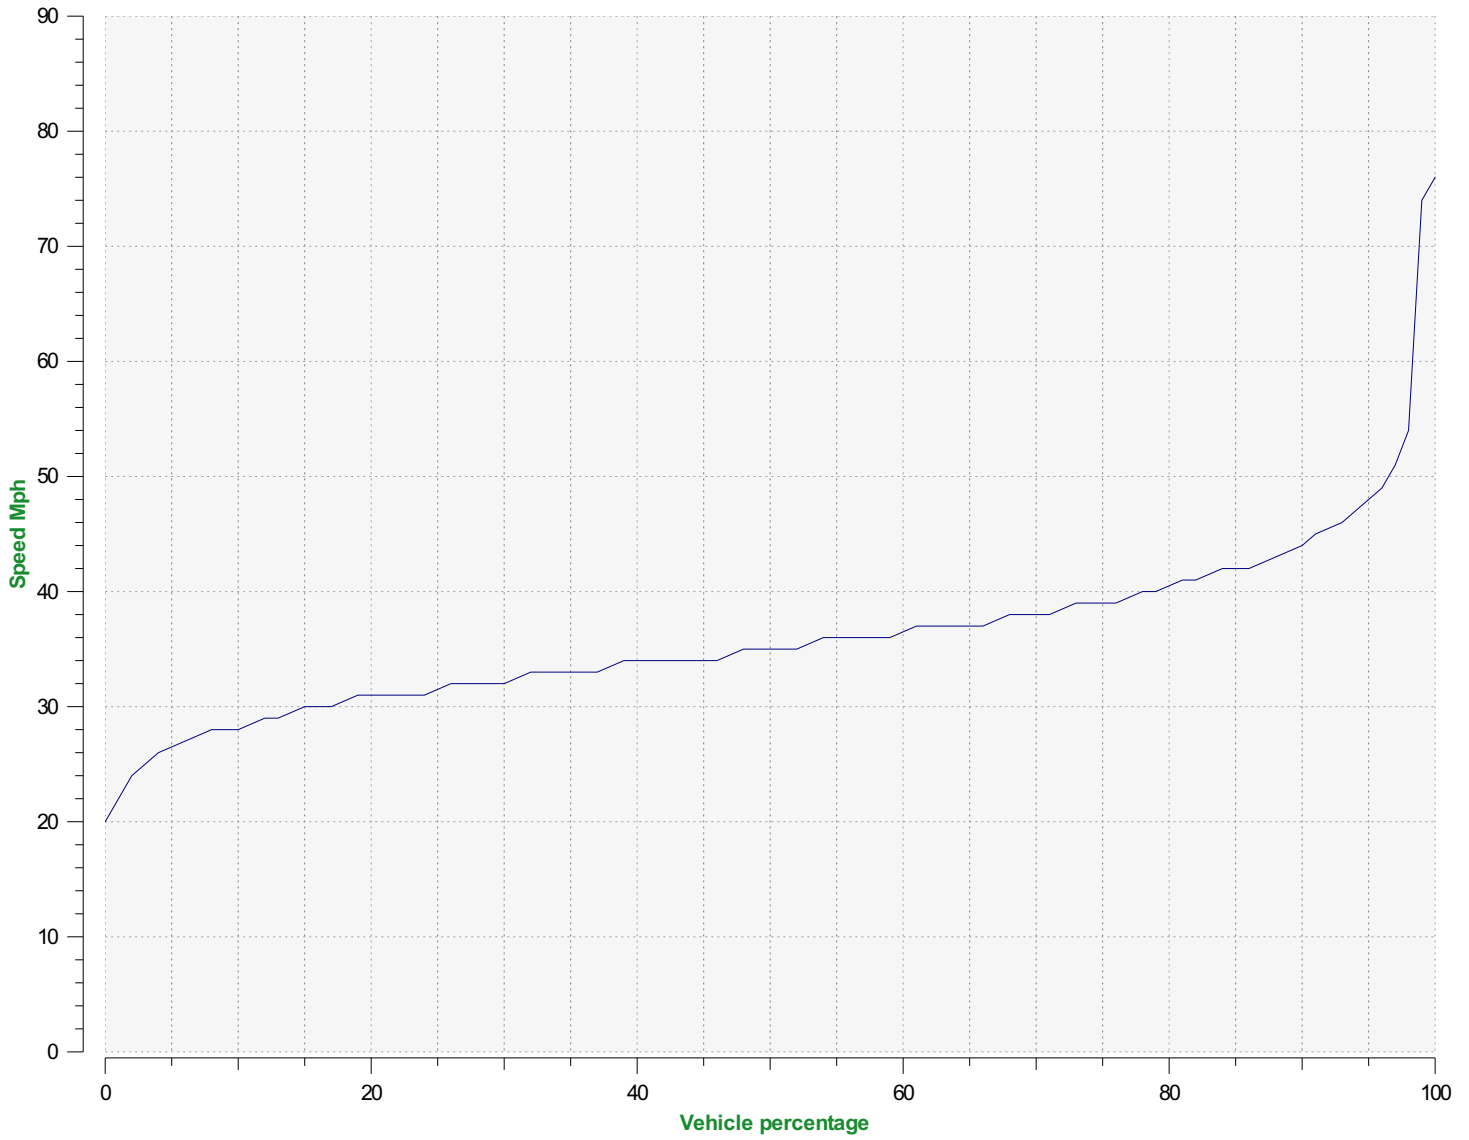

Location:

Comments:

Start date: Wednesday, October 23, 2024 12:00 AM
End date: Sunday, November 3, 2024 1:30 PM

Location:

Comments:

Outgoing vehicles

	<= 40 Mph : 8,599 - (78.38 %)
	41 - 45 Mph : 1,472 - (13.42 %)
	46 - 50 Mph : 602 - (5.49 %)
	51 - 55 Mph : 191 - (1.74 %)
	56 - 60 Mph : 69 - (0.63 %)
	61 - 65 Mph : 20 - (0.18 %)
	66 - 70 Mph : 11 - (0.10 %)

Start date: Wednesday, October 23, 2024 12:00 AM
End date: Sunday, November 3, 2024 1:30 PM

Location:

Comments:

Speed percentiles (incoming)

V30: 31.00Mph **V50:** 33.00Mph **V85:** 39.00Mph

Start date: Wednesday, October 23, 2024 12:00 AM
End date: Sunday, November 3, 2024 1:30 PM

Location:

Comments:

Speed percentile(outgoing)

V30: 32.00Mph **V50:** 35.00Mph **V85:** 42.00Mph

Start date: Wednesday, October 23, 2024 12:00 AM
End date: Sunday, November 3, 2024 1:30 PM

Location:

Comments: