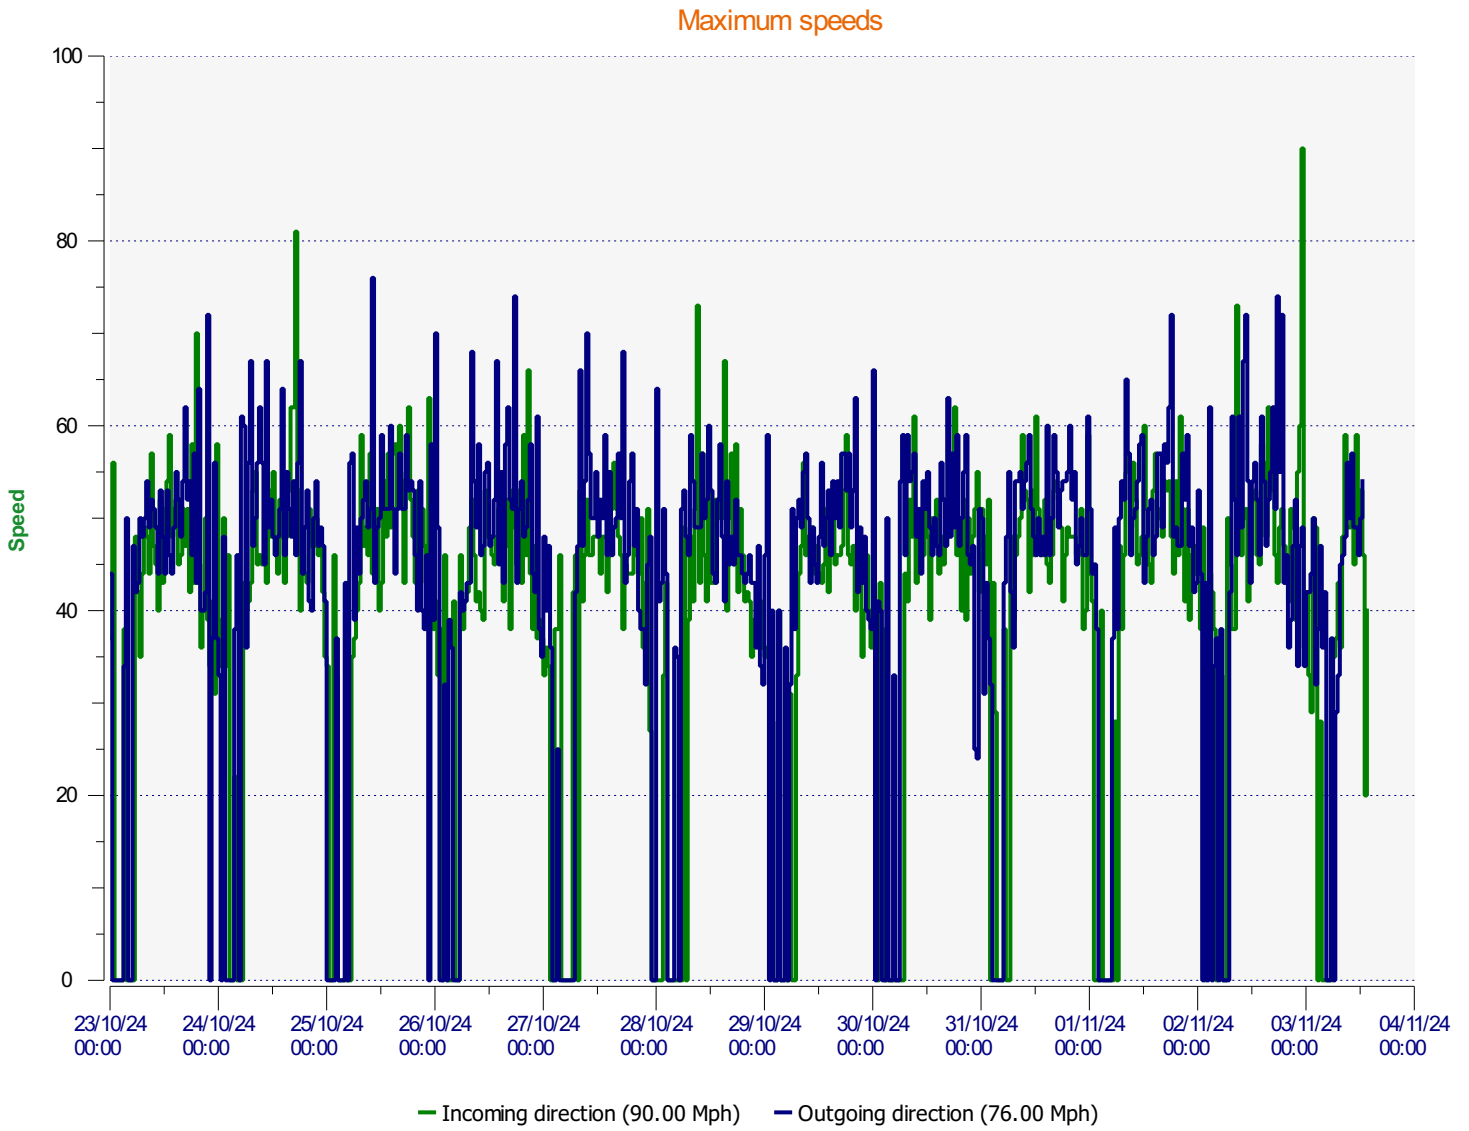

Location:

Comments:

Start date: Wednesday, October 23, 2024 12:00 AM
End date: Sunday, November 3, 2024 1:30 PM

Location:

Comments:

Start date: Wednesday, October 23, 2024 12:00 AM
End date: Sunday, November 3, 2024 1:30 PM

Location:

Comments:

Start date: Wednesday, October 23, 2024 12:00 AM
End date: Sunday, November 3, 2024 1:30 PM

Location:

Comments:

Outgoing vehicles

	<= 40 Mph : 8,599 - (78.38 %)
	41 - 45 Mph : 1,472 - (13.42 %)
	46 - 50 Mph : 602 - (5.49 %)
	51 - 55 Mph : 191 - (1.74 %)
	56 - 60 Mph : 69 - (0.63 %)
	61 - 65 Mph : 20 - (0.18 %)
	66 - 70 Mph : 11 - (0.10 %)

Start date: Wednesday, October 23, 2024 12:00 AM
End date: Sunday, November 3, 2024 1:30 PM

Location:

Comments:

Speed percentiles (incoming)

V30: 31.00Mph **V50:** 33.00Mph **V85:** 39.00Mph

Start date: Wednesday, October 23, 2024 12:00 AM
End date: Sunday, November 3, 2024 1:30 PM

Location:

Comments:

Speed percentile(outgoing)

V30: 32.00Mph **V50:** 35.00Mph **V85:** 42.00Mph

Start date: Wednesday, October 23, 2024 12:00 AM
End date: Sunday, November 3, 2024 1:30 PM

Location:

Comments: