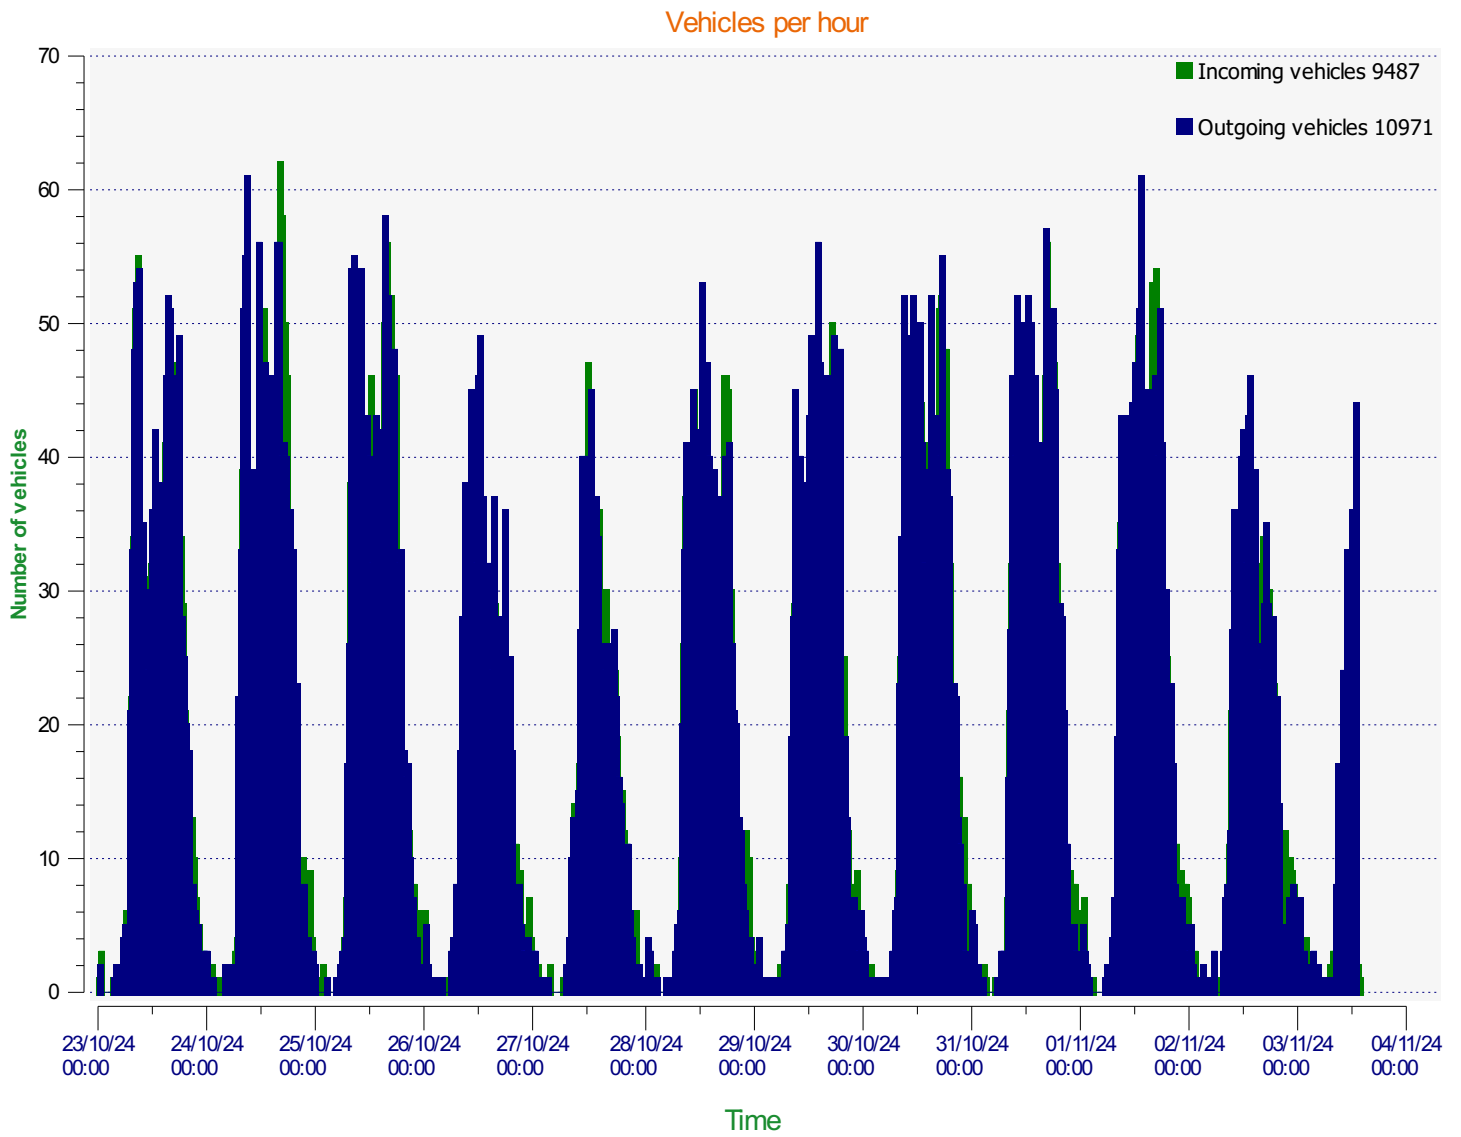

Location:

Comments:

Start date: Wednesday, October 23, 2024 12:00 AM
End date: Sunday, November 3, 2024 1:30 PM

Location:

Comments:

Start date: Wednesday, October 23, 2024 12:00 AM
End date: Sunday, November 3, 2024 1:30 PM

Location:

Comments:

Start date: Wednesday, October 23, 2024 12:00 AM
End date: Sunday, November 3, 2024 1:30 PM

Location:

Comments:

Outgoing vehicles

	<= 40 Mph : 8,599 - (78.38 %)
	41 - 45 Mph : 1,472 - (13.42 %)
	46 - 50 Mph : 602 - (5.49 %)
	51 - 55 Mph : 191 - (1.74 %)
	56 - 60 Mph : 69 - (0.63 %)
	61 - 65 Mph : 20 - (0.18 %)
	66 - 70 Mph : 11 - (0.10 %)

Start date: Wednesday, October 23, 2024 12:00 AM
End date: Sunday, November 3, 2024 1:30 PM

Location:

Comments:

Speed percentiles (incoming)

V30: 31.00Mph **V50:** 33.00Mph **V85:** 39.00Mph

Start date: Wednesday, October 23, 2024 12:00 AM
End date: Sunday, November 3, 2024 1:30 PM

Location:

Comments:

Speed percentile(outgoing)

V30: 32.00Mph **V50:** 35.00Mph **V85:** 42.00Mph

Start date: Wednesday, October 23, 2024 12:00 AM
End date: Sunday, November 3, 2024 1:30 PM

Location:

Comments: