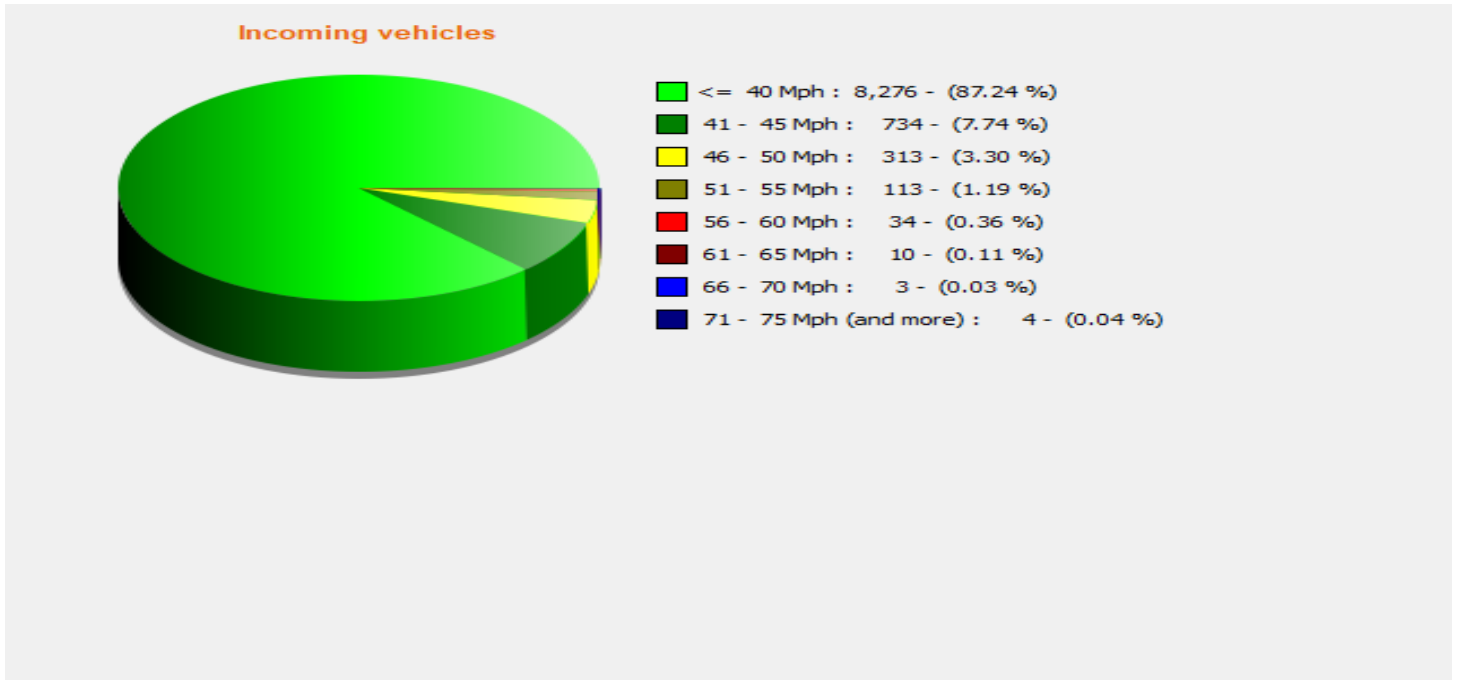

Start date: Wednesday, October 23, 2024 12:00 AM
End date: Sunday, November 3, 2024 1:30 PM

Location:

Comments: