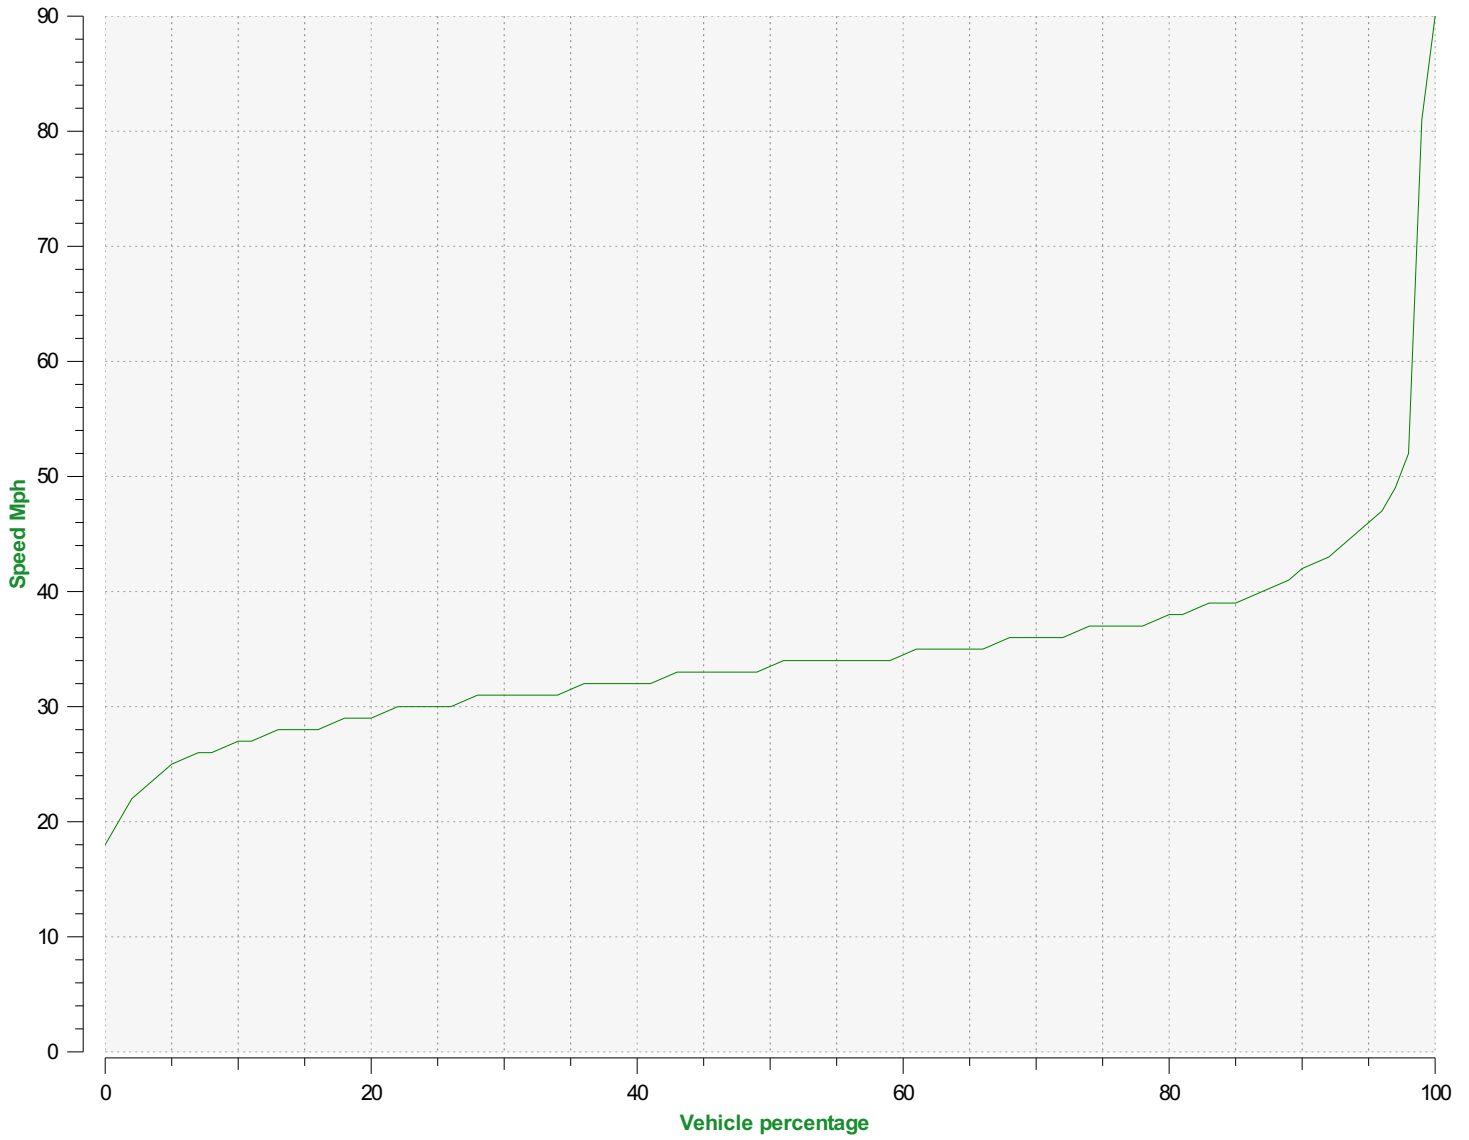

Location:

Comments:

Start date: Wednesday, October 23, 2024 12:00 AM
End date: Sunday, November 3, 2024 1:30 PM

Location:

Comments:

Outgoing vehicles

	<= 40 Mph : 8,599 - (78.38 %)
	41 - 45 Mph : 1,472 - (13.42 %)
	46 - 50 Mph : 602 - (5.49 %)
	51 - 55 Mph : 191 - (1.74 %)
	56 - 60 Mph : 69 - (0.63 %)
	61 - 65 Mph : 20 - (0.18 %)
	66 - 70 Mph : 11 - (0.10 %)

Start date: Wednesday, October 23, 2024 12:00 AM
End date: Sunday, November 3, 2024 1:30 PM

Location:

Comments:

Speed percentiles (incoming)

V30: 31.00Mph **V50:** 33.00Mph **V85:** 39.00Mph

Start date: Wednesday, October 23, 2024 12:00 AM
End date: Sunday, November 3, 2024 1:30 PM

Location:

Comments:

Speed percentile(outgoing)

V30: 32.00Mph **V50:** 35.00Mph **V85:** 42.00Mph

Start date: Wednesday, October 23, 2024 12:00 AM
End date: Sunday, November 3, 2024 1:30 PM

Location:

Comments: