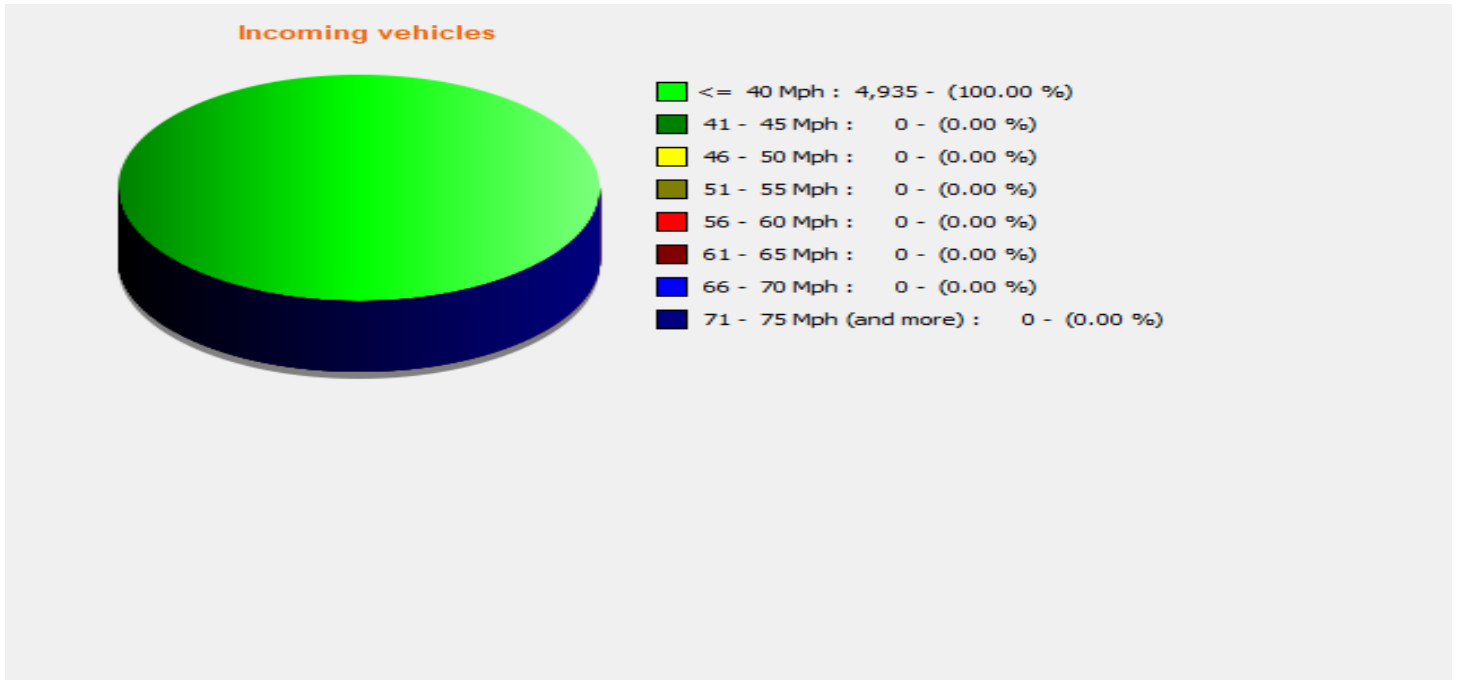

Start date: Friday, October 11, 2024 12:00 AM
End date: Tuesday, October 22, 2024 1:00 PM

Location:

Comments: