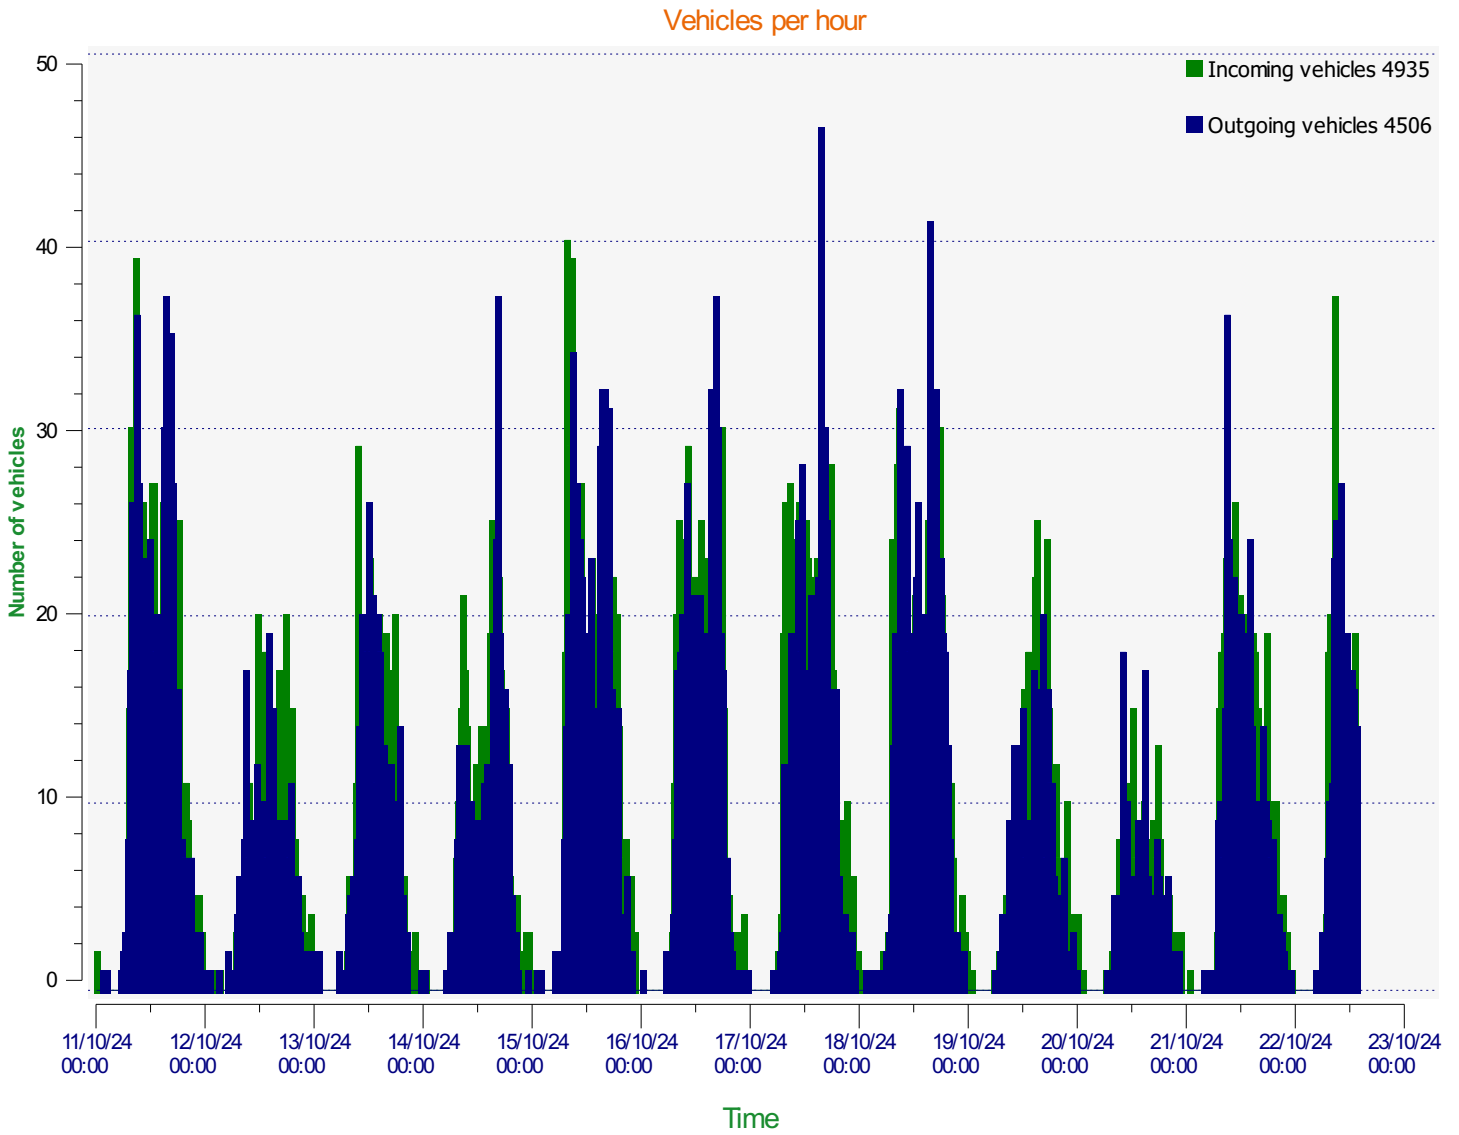

Location:

Comments:

Start date: Friday, October 11, 2024 12:00 AM
End date: Tuesday, October 22, 2024 1:00 PM

Location:

Comments:

Start date: Friday, October 11, 2024 12:00 AM
End date: Tuesday, October 22, 2024 1:00 PM

Location:

Comments:

Start date: Friday, October 11, 2024 12:00 AM
End date: Tuesday, October 22, 2024 1:00 PM

Location:

Comments:

Outgoing vehicles

■	<= 40 Mph : 4,498 - (99.82 %)
■	41 - 45 Mph : 7 - (0.16 %)
■	46 - 50 Mph : 0 - (0.00 %)
■	51 - 55 Mph : 0 - (0.00 %)
■	56 - 60 Mph : 0 - (0.00 %)
■	61 - 65 Mph : 1 - (0.02 %)
■	66 - 70 Mph : 0 - (0.00 %)
■	71 - 75 Mph (and more) : 0 - (0.00 %)

Start date: Friday, October 11, 2024 12:00 AM
End date: Tuesday, October 22, 2024 1:00 PM

Location:

Comments:

Speed percentiles (incoming)

V30: 20.00Mph **V50:** 22.00Mph **V85:** 26.00Mph

Start date: Friday, October 11, 2024 12:00 AM
End date: Tuesday, October 22, 2024 1:00 PM

Location:

Comments:

Speed percentile(outgoing)

V30: 21.00Mph **V50:** 23.00Mph **V85:** 28.00Mph

Start date: Friday, October 11, 2024 12:00 AM
End date: Tuesday, October 22, 2024 1:00 PM

Location:

Comments: