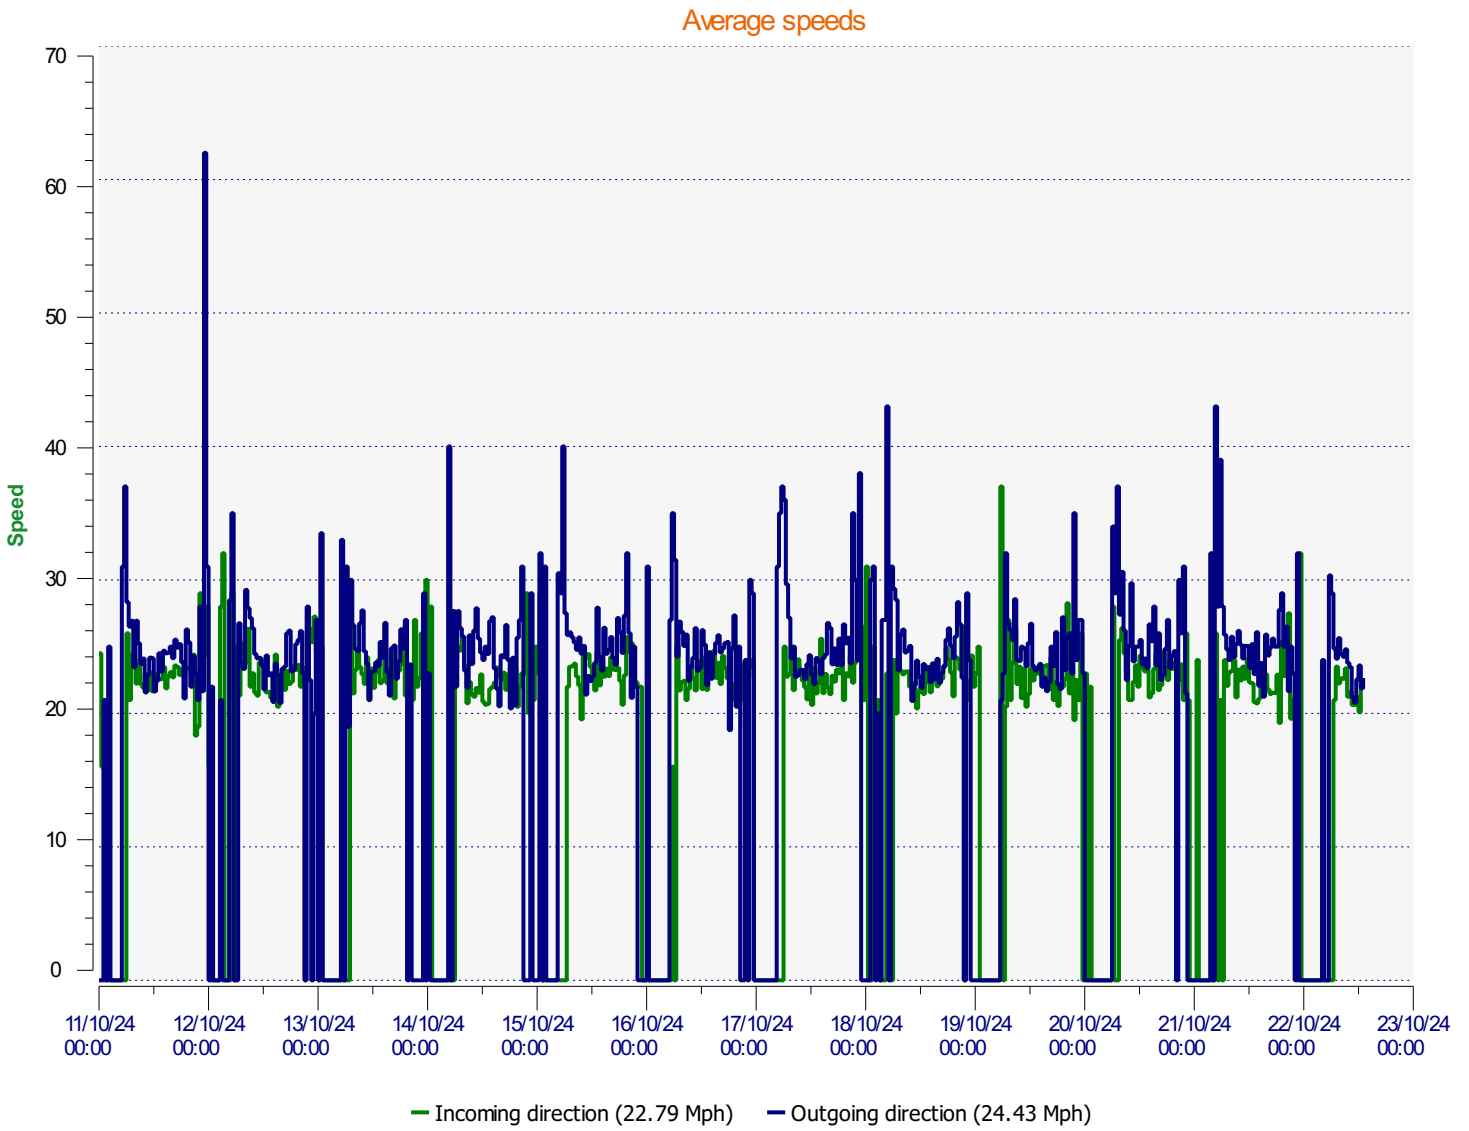

Start date: Friday, October 11, 2024 12:00 AM
End date: Tuesday, October 22, 2024 1:00 PM

Location:

Comments: