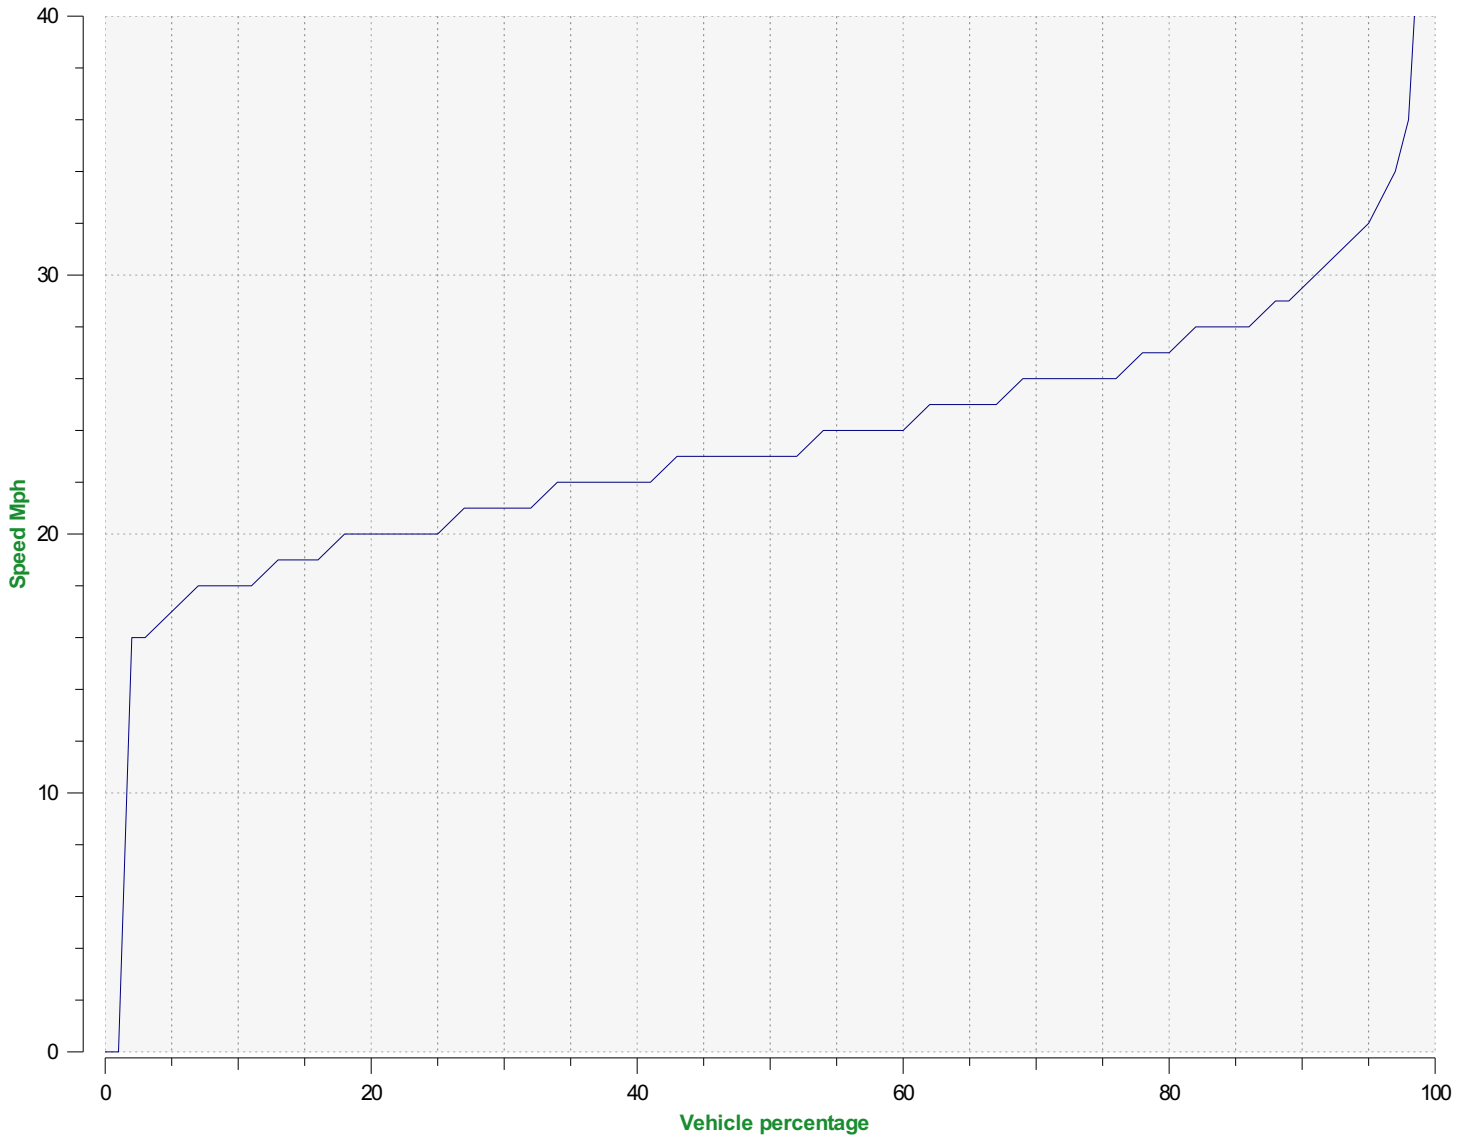

Location:

Comments:

Start date: Friday, October 11, 2024 12:00 AM
End date: Tuesday, October 22, 2024 1:00 PM

Location:

Comments:

Start date: Friday, October 11, 2024 12:00 AM
End date: Tuesday, October 22, 2024 1:00 PM

Location:

Comments:

Start date: Friday, October 11, 2024 12:00 AM
End date: Tuesday, October 22, 2024 1:00 PM

Location:

Comments:

Outgoing vehicles

■	<= 40 Mph : 4,498 - (99.82 %)
■	41 - 45 Mph : 7 - (0.16 %)
■	46 - 50 Mph : 0 - (0.00 %)
■	51 - 55 Mph : 0 - (0.00 %)
■	56 - 60 Mph : 0 - (0.00 %)
■	61 - 65 Mph : 1 - (0.02 %)
■	66 - 70 Mph : 0 - (0.00 %)
■	71 - 75 Mph (and more) : 0 - (0.00 %)

Start date: Friday, October 11, 2024 12:00 AM
End date: Tuesday, October 22, 2024 1:00 PM

Location:

Comments:

Speed percentiles (incoming)

V30: 20.00Mph **V50:** 22.00Mph **V85:** 26.00Mph

Start date: Friday, October 11, 2024 12:00 AM
End date: Tuesday, October 22, 2024 1:00 PM

Location:

Comments:

Speed percentile(outgoing)

V30: 21.00Mph **V50:** 23.00Mph **V85:** 28.00Mph

Start date: Friday, October 11, 2024 12:00 AM
End date: Tuesday, October 22, 2024 1:00 PM

Location:

Comments: