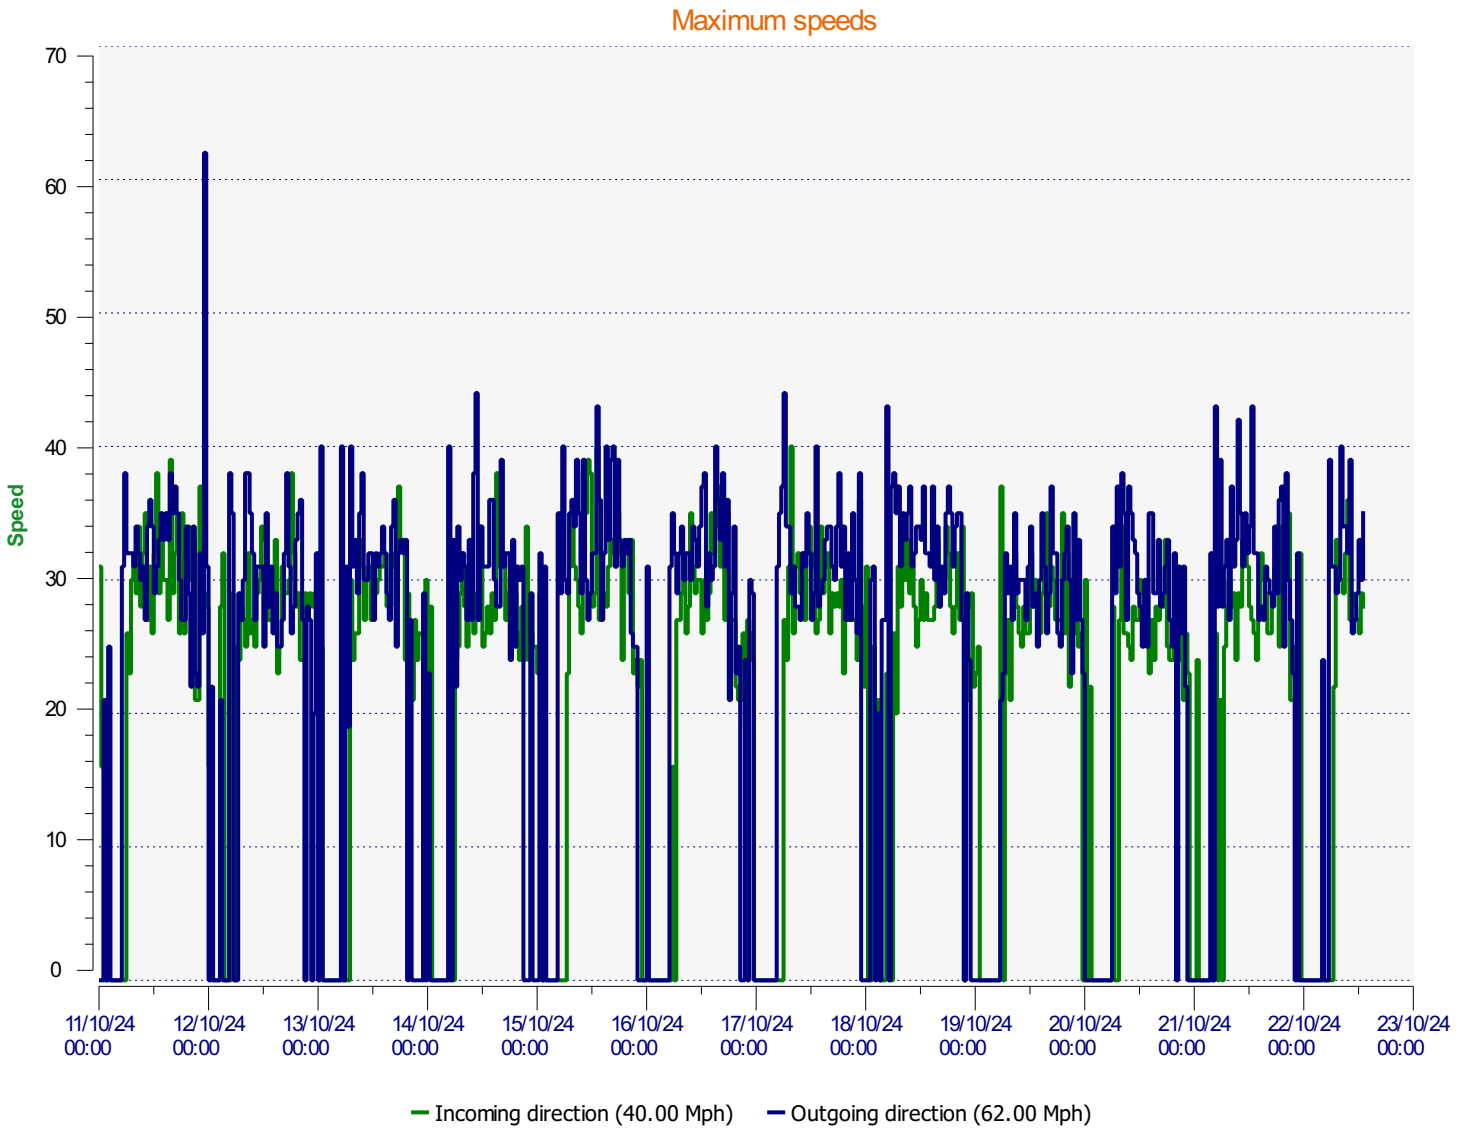

Location:

Comments:

Start date: Friday, October 11, 2024 12:00 AM
End date: Tuesday, October 22, 2024 1:00 PM

Location:

Comments:

Start date: Friday, October 11, 2024 12:00 AM
End date: Tuesday, October 22, 2024 1:00 PM

Location:

Comments:

Start date: Friday, October 11, 2024 12:00 AM
End date: Tuesday, October 22, 2024 1:00 PM

Location:

Comments:

Outgoing vehicles

■	<= 40 Mph : 4,498 - (99.82 %)
■	41 - 45 Mph : 7 - (0.16 %)
■	46 - 50 Mph : 0 - (0.00 %)
■	51 - 55 Mph : 0 - (0.00 %)
■	56 - 60 Mph : 0 - (0.00 %)
■	61 - 65 Mph : 1 - (0.02 %)
■	66 - 70 Mph : 0 - (0.00 %)
■	71 - 75 Mph (and more) : 0 - (0.00 %)

Start date: Friday, October 11, 2024 12:00 AM
End date: Tuesday, October 22, 2024 1:00 PM

Location:

Comments:

Speed percentiles (incoming)

V30: 20.00Mph **V50:** 22.00Mph **V85:** 26.00Mph

Start date: Friday, October 11, 2024 12:00 AM
End date: Tuesday, October 22, 2024 1:00 PM

Location:

Comments:

Speed percentile(outgoing)

V30: 21.00Mph **V50:** 23.00Mph **V85:** 28.00Mph

Start date: Friday, October 11, 2024 12:00 AM
End date: Tuesday, October 22, 2024 1:00 PM

Location:

Comments: