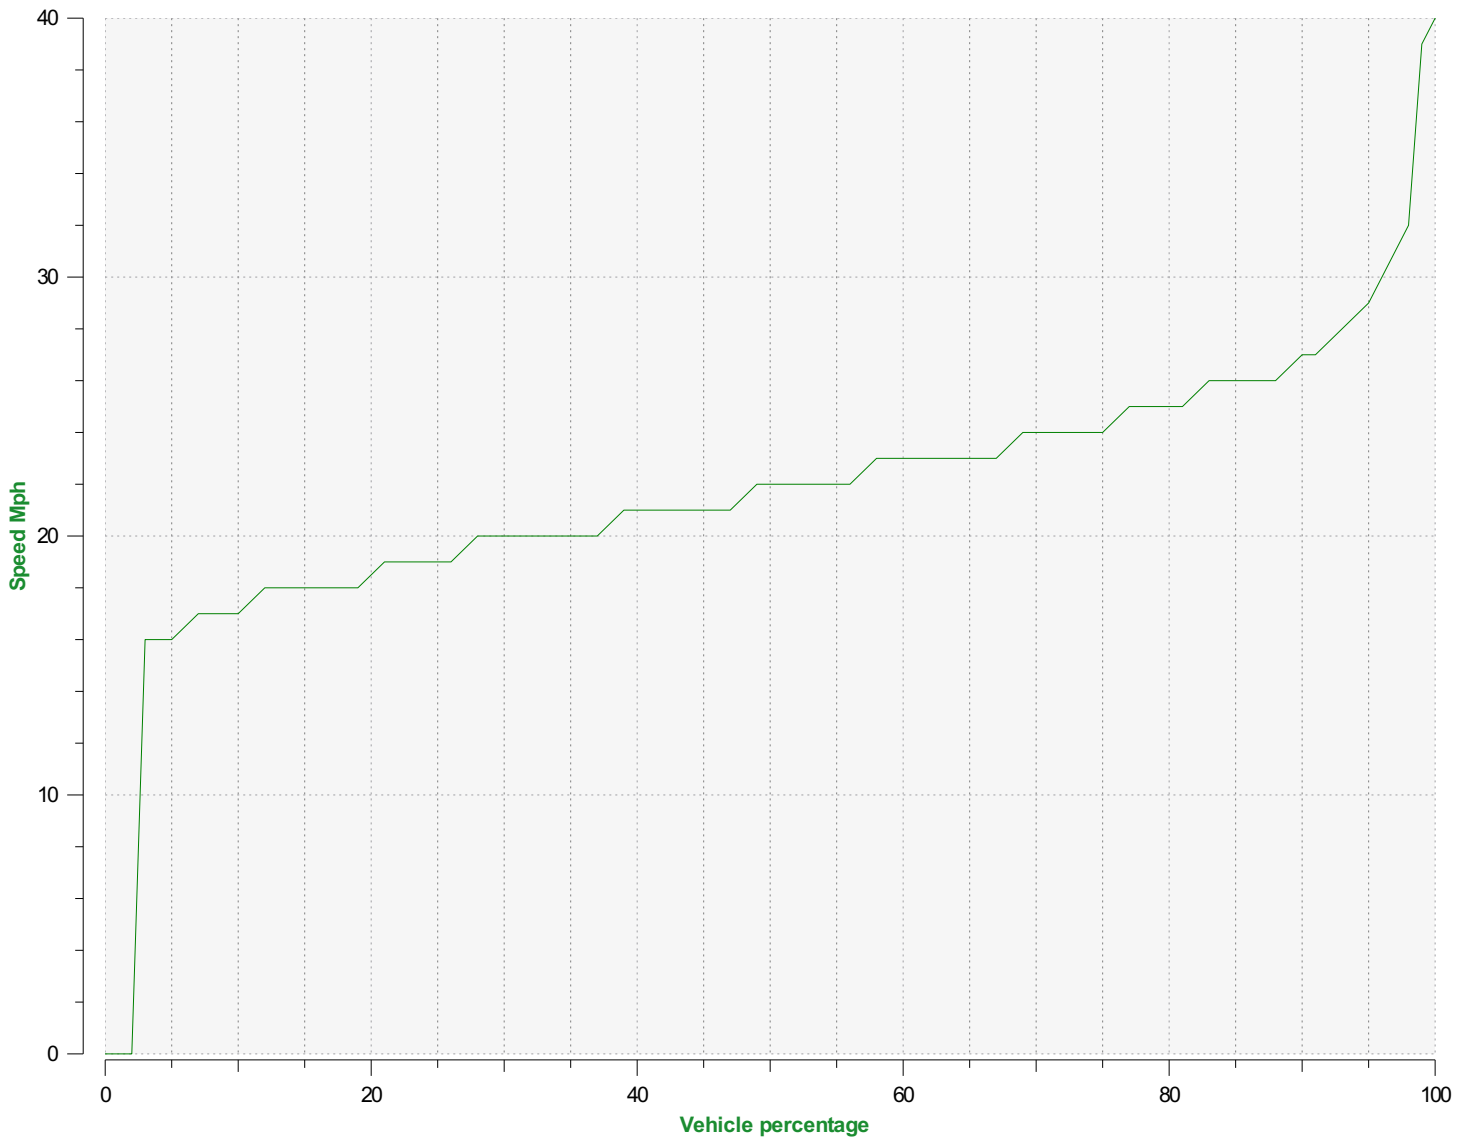

Location:

Comments:

Start date: Friday, October 11, 2024 12:00 AM
End date: Tuesday, October 22, 2024 1:00 PM

Location:

Comments:

Outgoing vehicles

■	<= 40 Mph : 4,498 - (99.82 %)
■	41 - 45 Mph : 7 - (0.16 %)
■	46 - 50 Mph : 0 - (0.00 %)
■	51 - 55 Mph : 0 - (0.00 %)
■	56 - 60 Mph : 0 - (0.00 %)
■	61 - 65 Mph : 1 - (0.02 %)
■	66 - 70 Mph : 0 - (0.00 %)
■	71 - 75 Mph (and more) : 0 - (0.00 %)

Start date: Friday, October 11, 2024 12:00 AM
End date: Tuesday, October 22, 2024 1:00 PM

Location:

Comments:

Speed percentiles (incoming)

V30: 20.00Mph **V50:** 22.00Mph **V85:** 26.00Mph

Start date: Friday, October 11, 2024 12:00 AM
End date: Tuesday, October 22, 2024 1:00 PM

Location:

Comments:

Speed percentile(outgoing)

V30: 21.00Mph **V50:** 23.00Mph **V85:** 28.00Mph

Start date: Friday, October 11, 2024 12:00 AM
End date: Tuesday, October 22, 2024 1:00 PM

Location:

Comments: