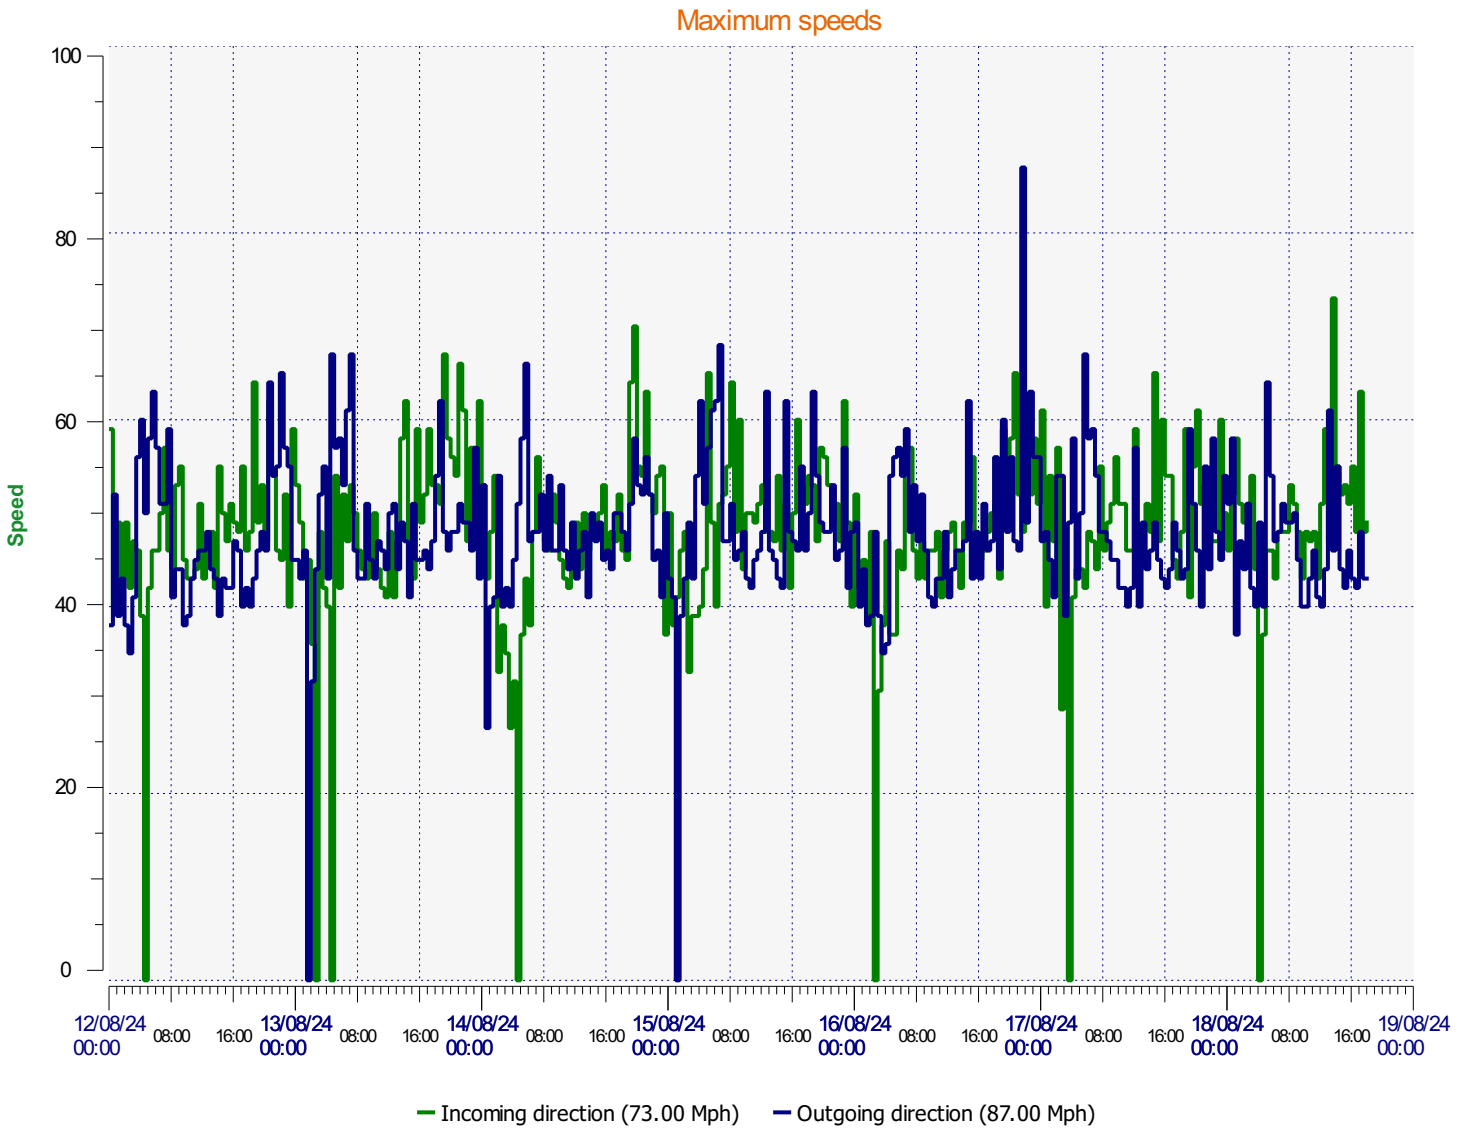

Location:

Comments:

Start date: Monday, August 12, 2024 12:00 AM
End date: Sunday, August 18, 2024 6:00 PM

Location:

Comments:

Start date: Monday, August 12, 2024 12:00 AM
End date: Sunday, August 18, 2024 6:00 PM

Location:

Comments:

Start date: Monday, August 12, 2024 12:00 AM
End date: Sunday, August 18, 2024 6:00 PM

Location:

Comments:

Outgoing vehicles

■	<= 40 Mph : 24,989 - (93.40 %)
■	41 - 45 Mph : 1,282 - (4.79 %)
■	46 - 50 Mph : 325 - (1.21 %)
■	51 - 55 Mph : 97 - (0.36 %)
■	56 - 60 Mph : 42 - (0.16 %)
■	61 - 65 Mph : 15 - (0.06 %)
■	66 - 70 Mph : 5 - (0.02 %)

Start date: Monday, August 12, 2024 12:00 AM
End date: Sunday, August 18, 2024 6:00 PM

Location:

Comments:

Speed percentiles (incoming)

V30: 29.00Mph **V50:** 31.00Mph **V85:** 37.00Mph

Start date: Monday, August 12, 2024 12:00 AM
End date: Sunday, August 18, 2024 6:00 PM

Location:

Comments:

Speed percentile(outgoing)

V30: 29.00Mph **V50:** 31.00Mph **V85:** 37.00Mph

Start date: Monday, August 12, 2024 12:00 AM
End date: Sunday, August 18, 2024 6:00 PM

Location:

Comments: