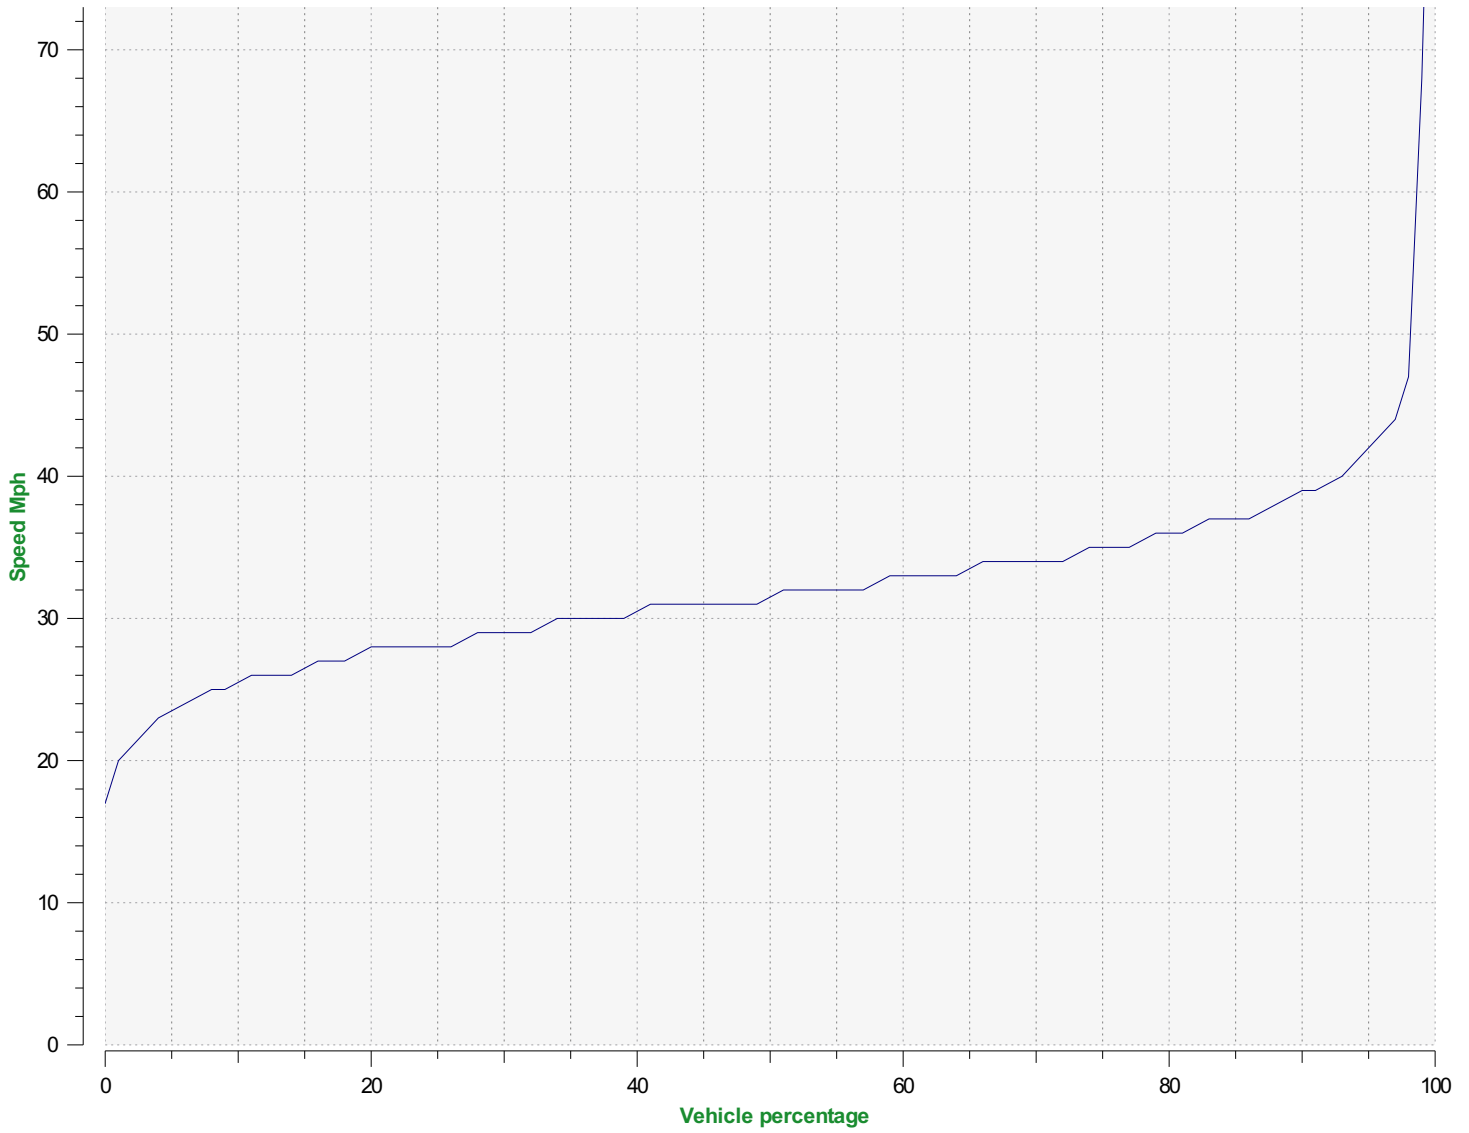

Location:

Comments:

Start date: Monday, August 12, 2024 12:00 AM
End date: Sunday, August 18, 2024 6:00 PM

Location:

Comments:

Outgoing vehicles

■	<= 40 Mph : 24,989 - (93.40 %)
■	41 - 45 Mph : 1,282 - (4.79 %)
■	46 - 50 Mph : 325 - (1.21 %)
■	51 - 55 Mph : 97 - (0.36 %)
■	56 - 60 Mph : 42 - (0.16 %)
■	61 - 65 Mph : 15 - (0.06 %)
■	66 - 70 Mph : 5 - (0.02 %)

Start date: Monday, August 12, 2024 12:00 AM
End date: Sunday, August 18, 2024 6:00 PM

Location:

Comments:

Speed percentiles (incoming)

V30: 29.00Mph **V50:** 31.00Mph **V85:** 37.00Mph

Start date: Monday, August 12, 2024 12:00 AM
End date: Sunday, August 18, 2024 6:00 PM

Location:

Comments:

Speed percentile(outgoing)

V30: 29.00Mph **V50:** 31.00Mph **V85:** 37.00Mph

Start date: Monday, August 12, 2024 12:00 AM
End date: Sunday, August 18, 2024 6:00 PM

Location:

Comments: