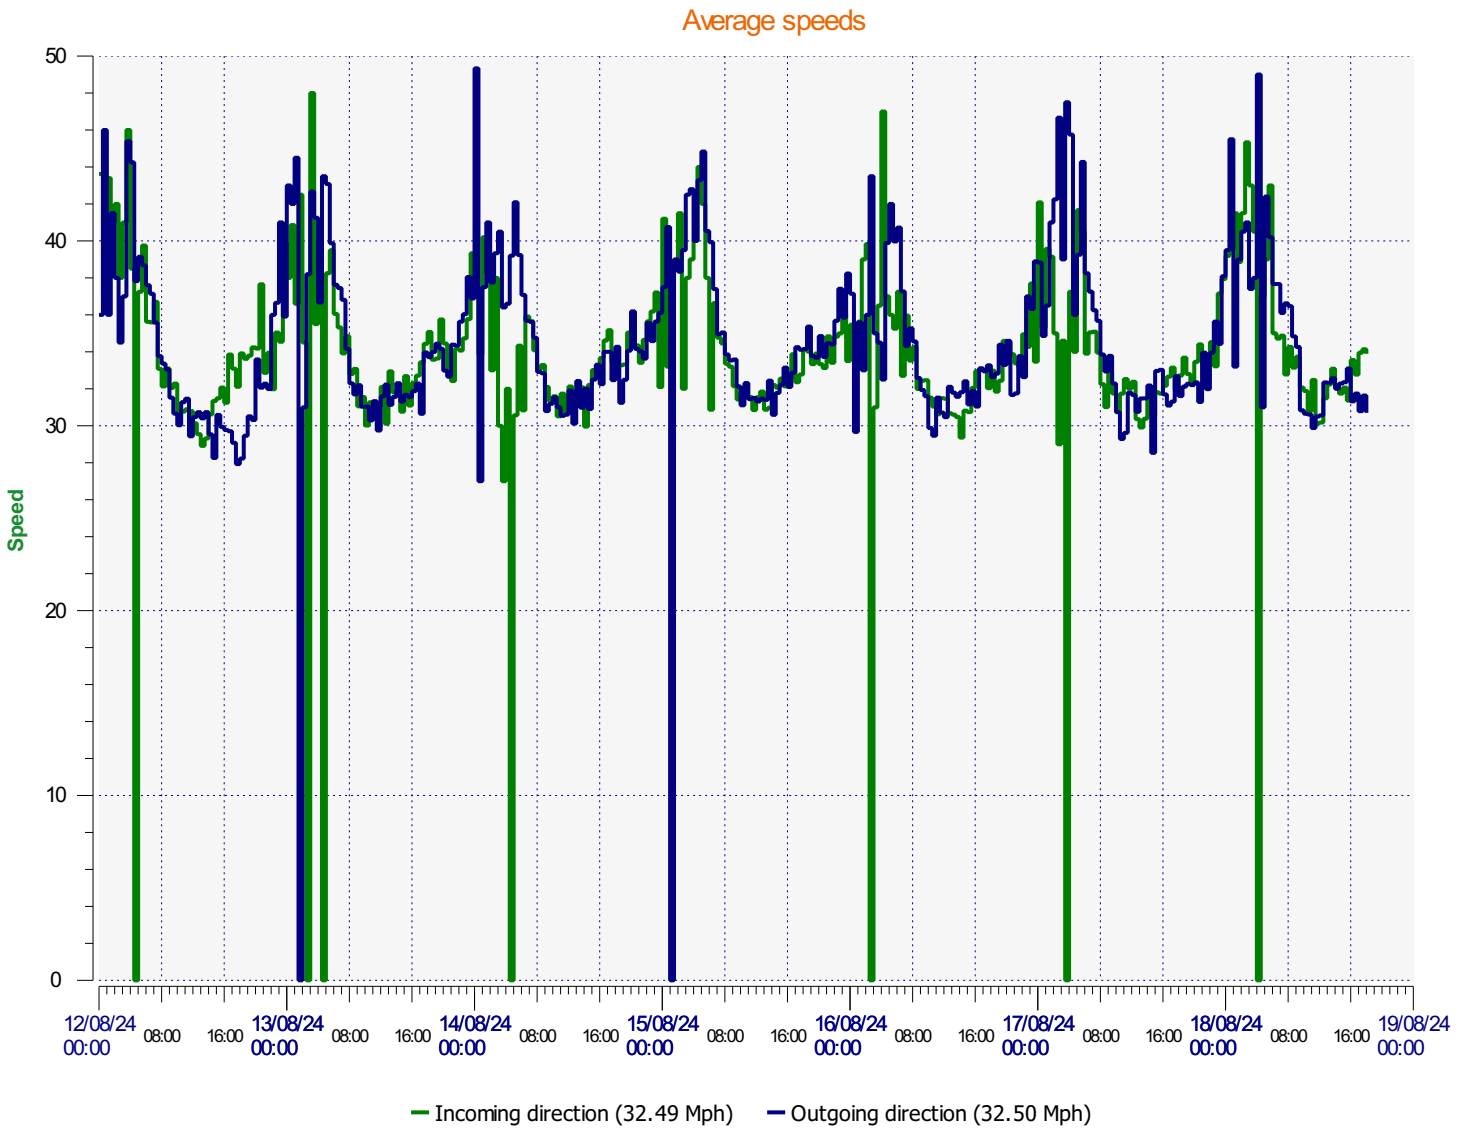

Start date: Monday, August 12, 2024 12:00 AM
End date: Sunday, August 18, 2024 6:00 PM

Location:

Comments: