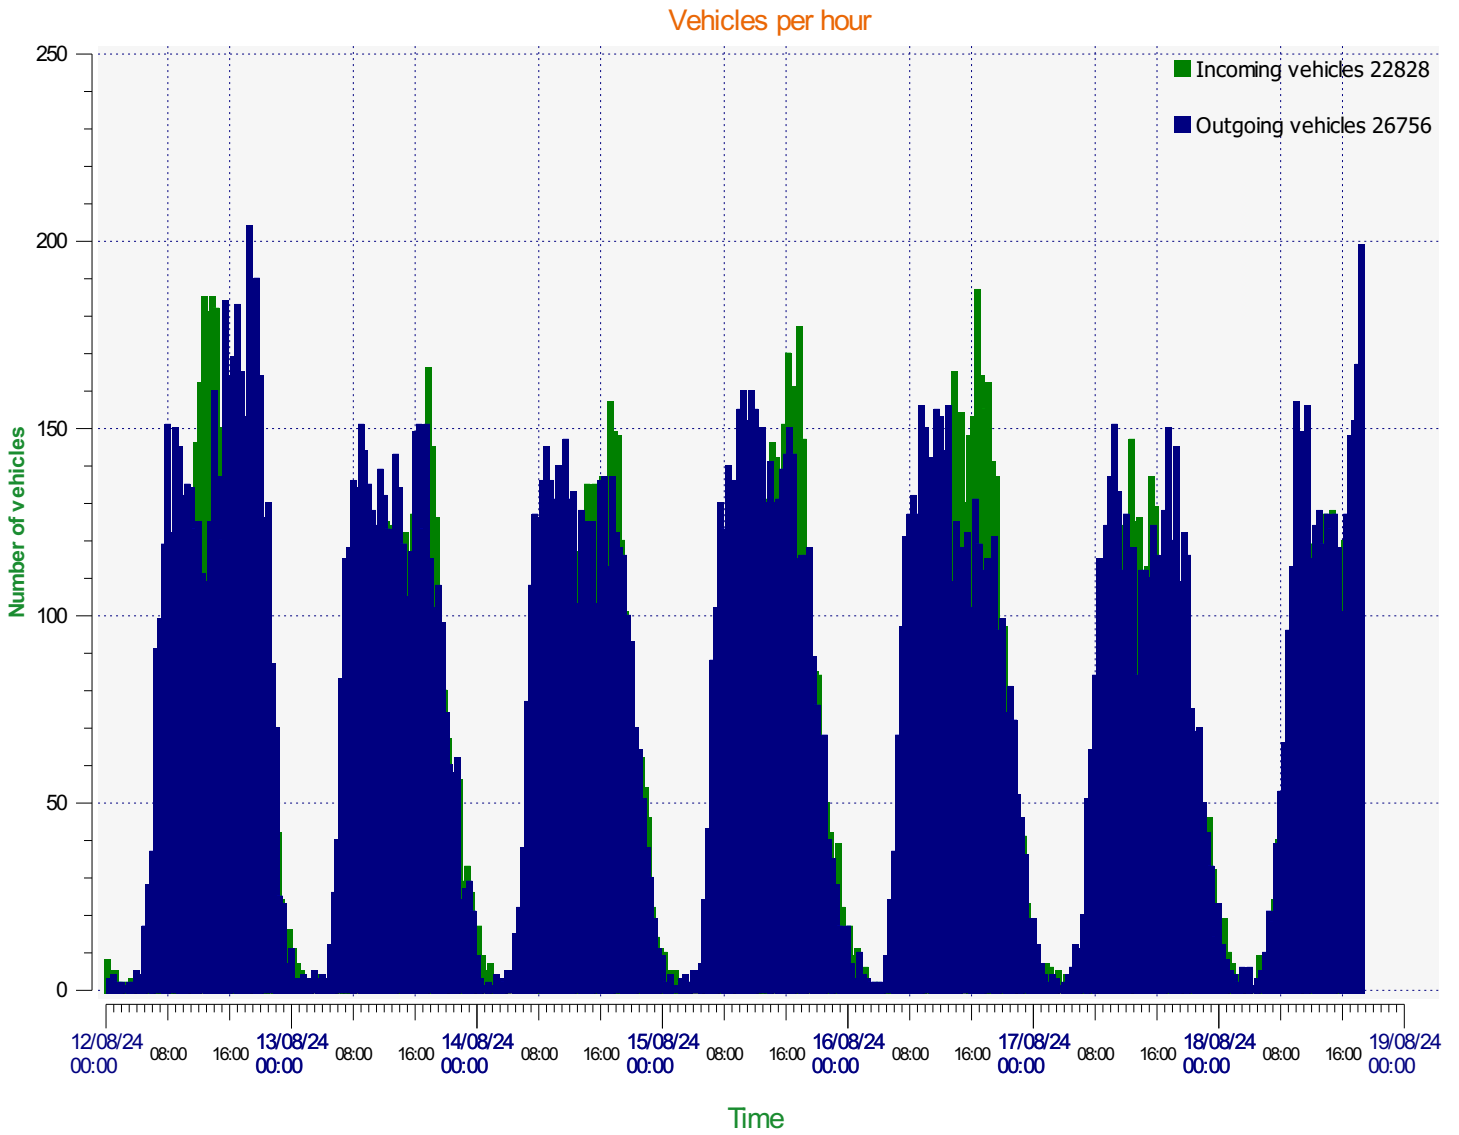

Location:

Comments:

Start date: Monday, August 12, 2024 12:00 AM
End date: Sunday, August 18, 2024 6:00 PM

Location:

Comments:

Start date: Monday, August 12, 2024 12:00 AM
End date: Sunday, August 18, 2024 6:00 PM

Location:

Comments:

Start date: Monday, August 12, 2024 12:00 AM
End date: Sunday, August 18, 2024 6:00 PM

Location:

Comments:

Outgoing vehicles

■	<= 40 Mph : 24,989 - (93.40 %)
■	41 - 45 Mph : 1,282 - (4.79 %)
■	46 - 50 Mph : 325 - (1.21 %)
■	51 - 55 Mph : 97 - (0.36 %)
■	56 - 60 Mph : 42 - (0.16 %)
■	61 - 65 Mph : 15 - (0.06 %)
■	66 - 70 Mph : 5 - (0.02 %)

Start date: Monday, August 12, 2024 12:00 AM
End date: Sunday, August 18, 2024 6:00 PM

Location:

Comments:

Speed percentiles (incoming)

V30: 29.00Mph **V50:** 31.00Mph **V85:** 37.00Mph

Start date: Monday, August 12, 2024 12:00 AM
End date: Sunday, August 18, 2024 6:00 PM

Location:

Comments:

Speed percentile(outgoing)

V30: 29.00Mph **V50:** 31.00Mph **V85:** 37.00Mph

Start date: Monday, August 12, 2024 12:00 AM
End date: Sunday, August 18, 2024 6:00 PM

Location:

Comments: