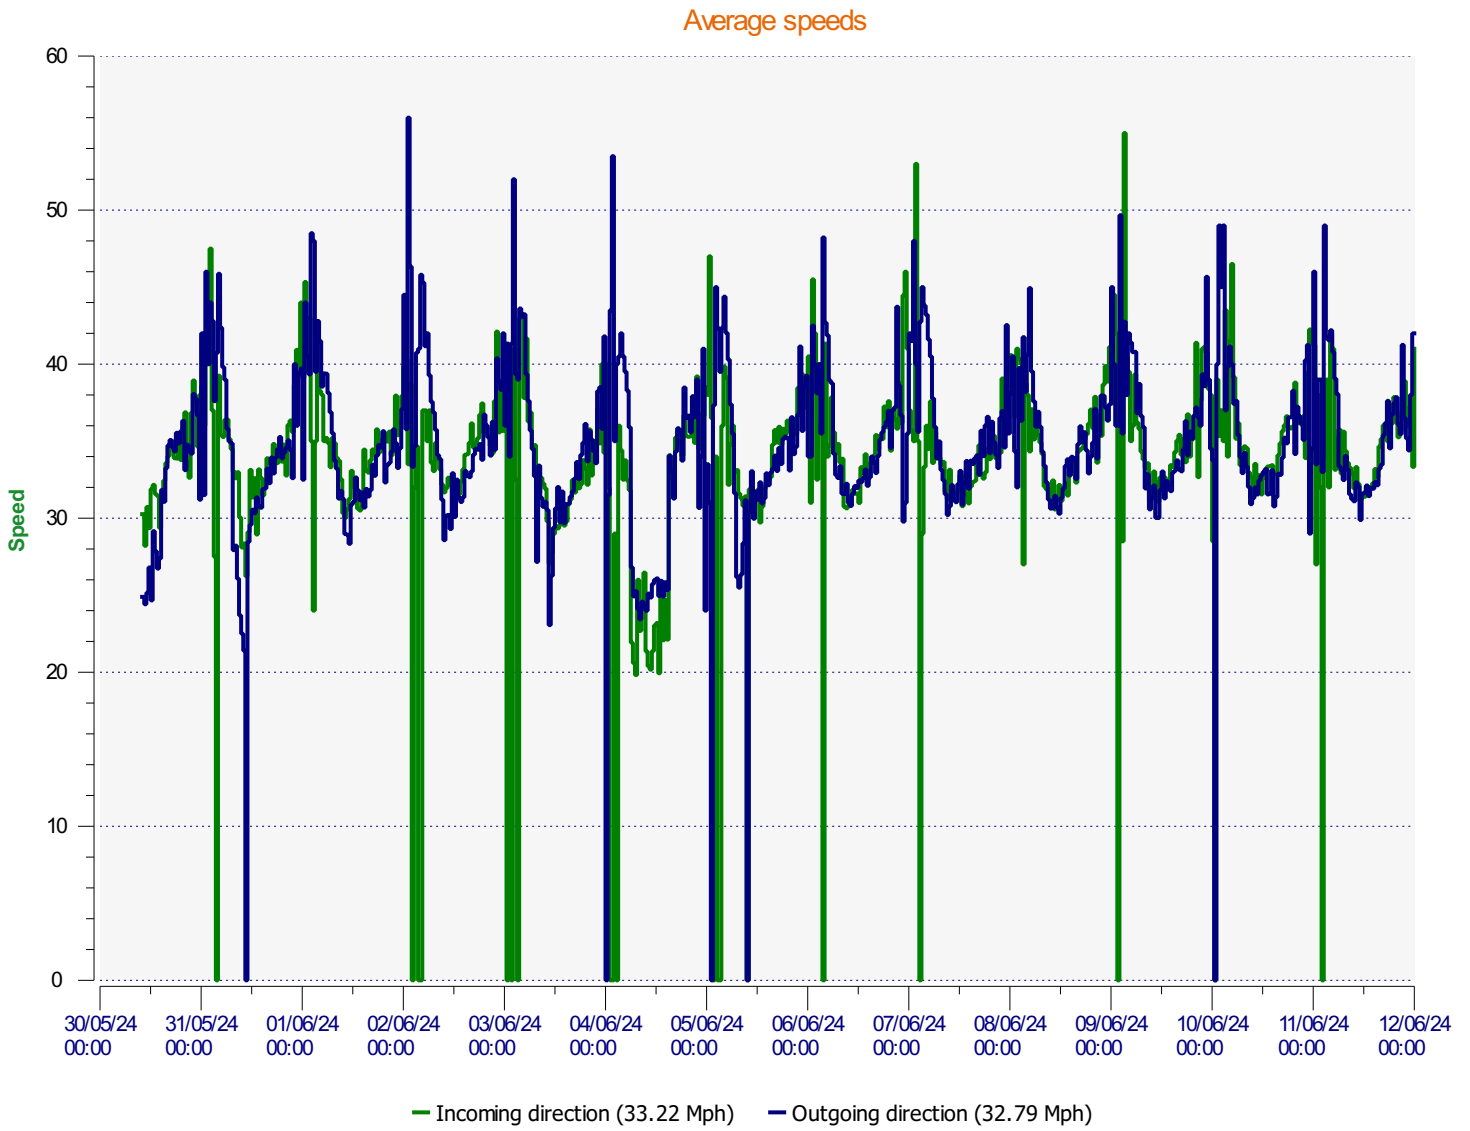

Start date: Thursday, May 30, 2024 10:00 AM
End date: Wednesday, June 12, 2024 12:00 AM

Location: Bell Lane

Comments: