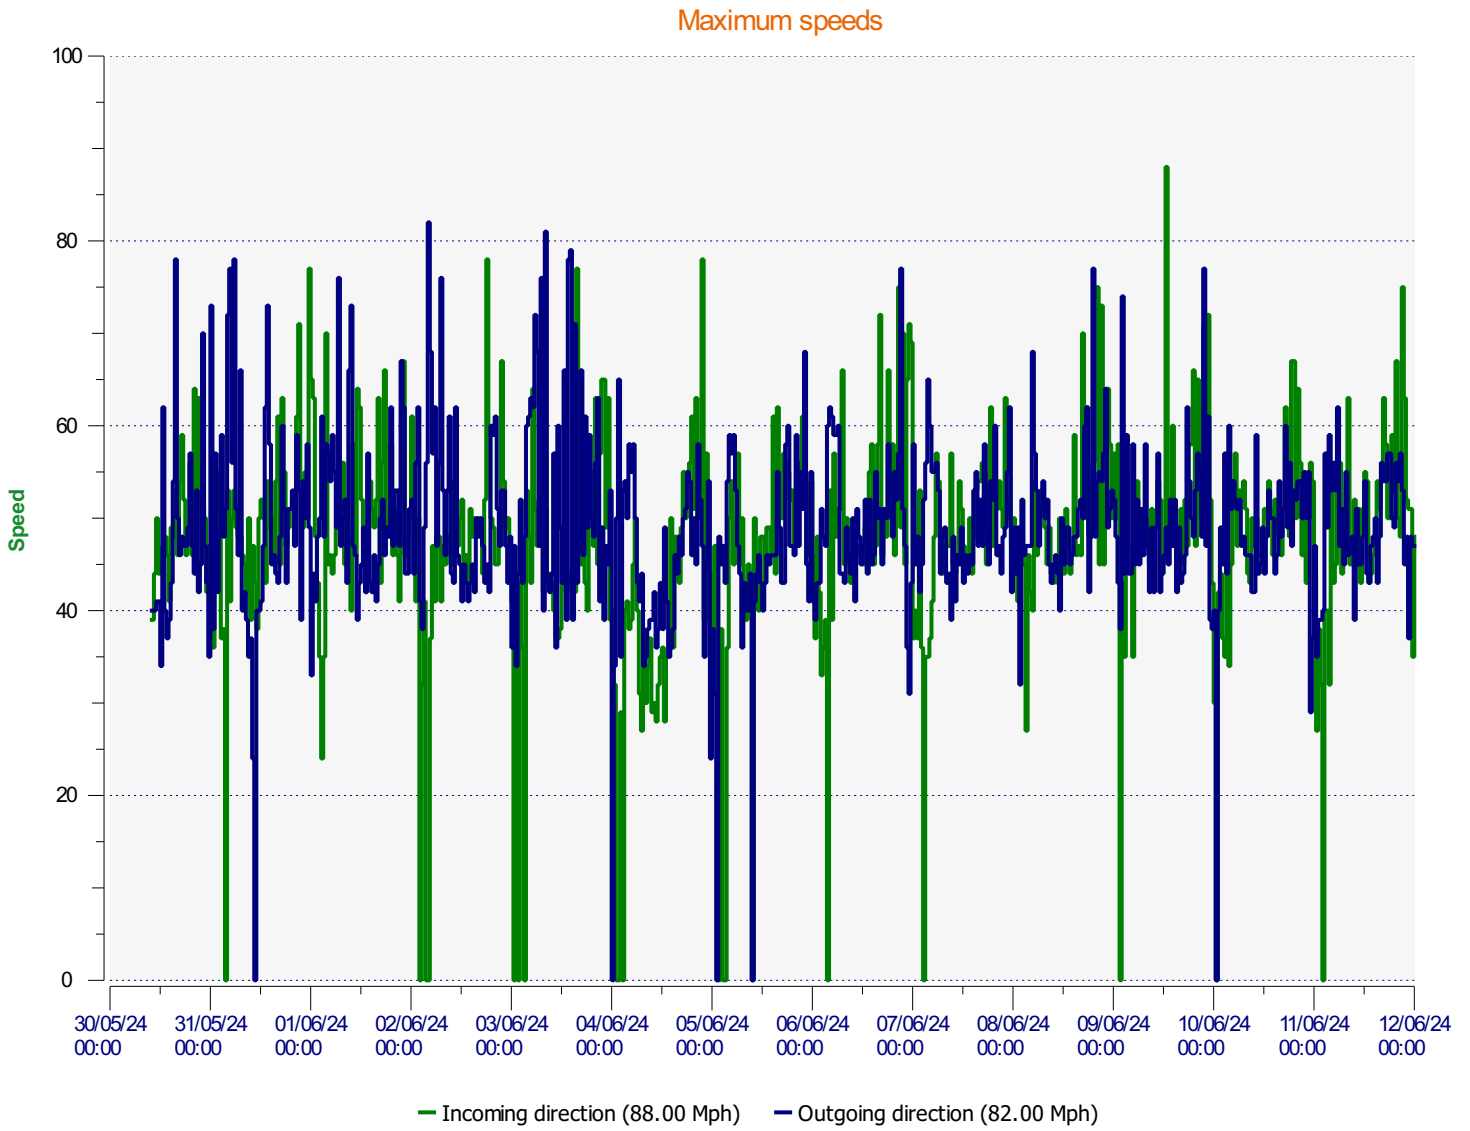

Location: Bell Lane

Comments:

Start date: Thursday, May 30, 2024 10:00 AM
End date: Wednesday, June 12, 2024 12:00 AM

Location: Bell Lane

Comments:

Start date: Thursday, May 30, 2024 10:00 AM
End date: Wednesday, June 12, 2024 12:00 AM

Location: Bell Lane

Comments:

Speed percentiles (incoming)

V30: 30.00Mph **V50:** 32.00Mph **V85:** 37.00Mph

Start date: Thursday, May 30, 2024 10:00 AM
End date: Wednesday, June 12, 2024 12:00 AM

Location: Bell Lane

Comments:

Speed percentile(outgoing)

V30: 29.00Mph **V50:** 32.00Mph **V85:** 38.00Mph

Start date: Thursday, May 30, 2024 10:00 AM
End date: Wednesday, June 12, 2024 12:00 AM

Location: Bell Lane

Comments: