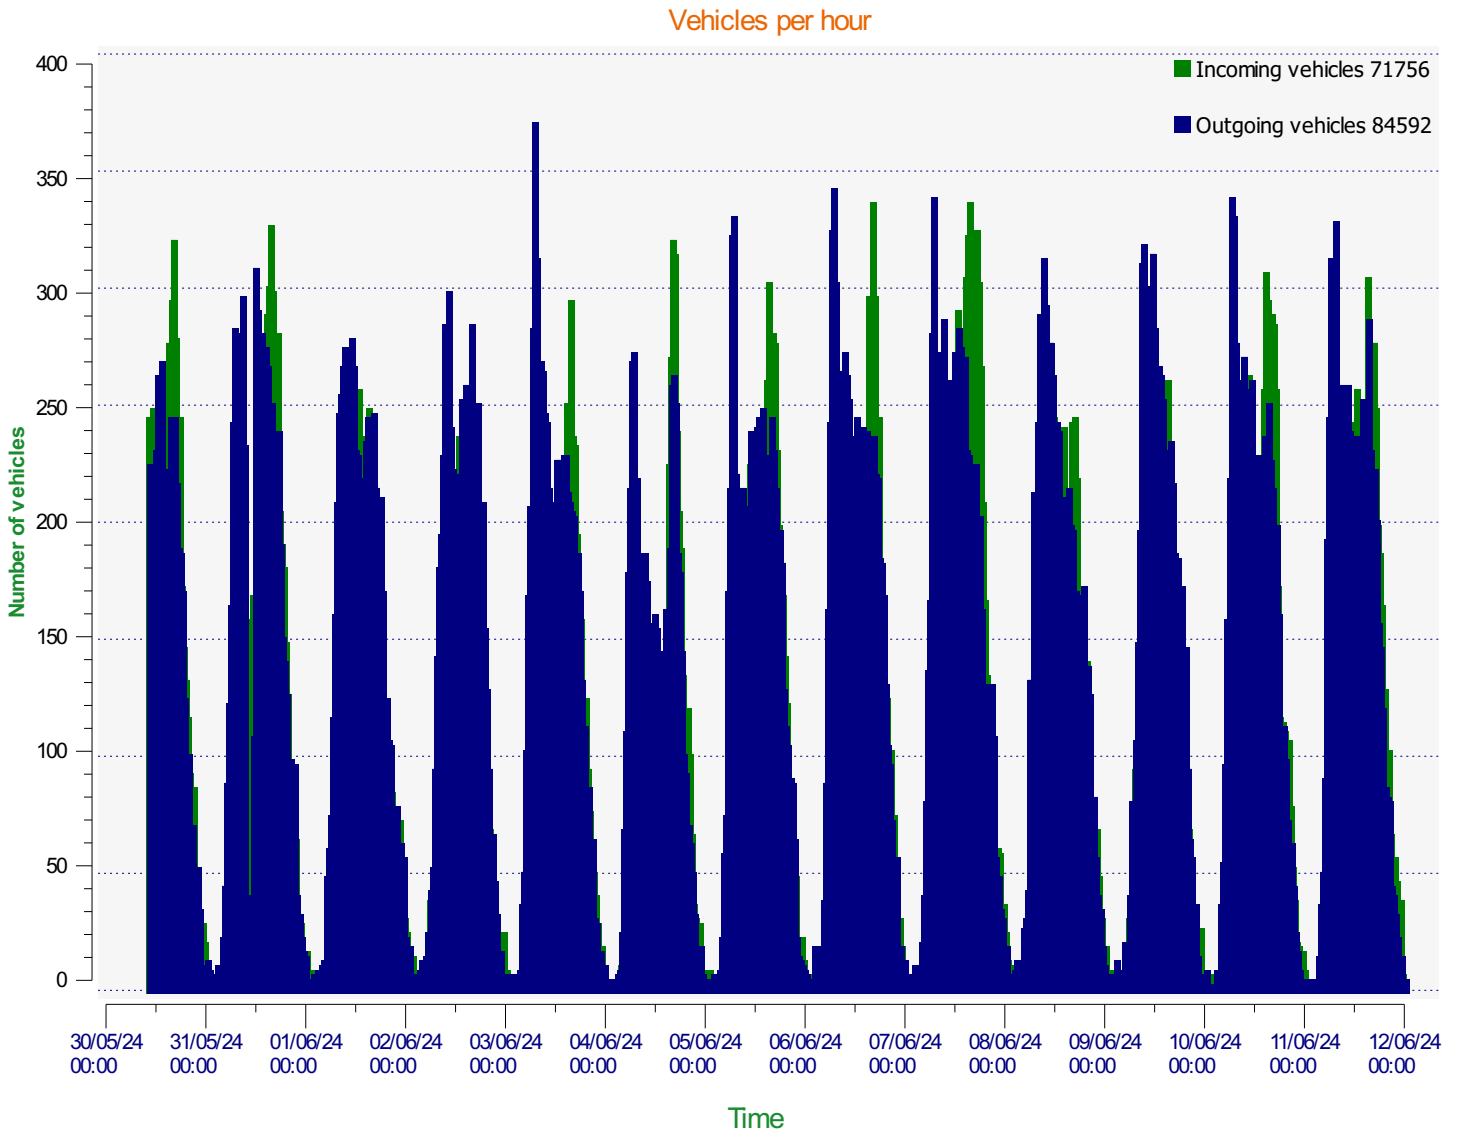

Location: Bell Lane

Comments:

Start date: Thursday, May 30, 2024 10:00 AM
End date: Wednesday, June 12, 2024 12:00 AM

Location: Bell Lane

Comments:

Start date: Thursday, May 30, 2024 10:00 AM
End date: Wednesday, June 12, 2024 12:00 AM

Location: Bell Lane

Comments:

Speed percentiles (incoming)

V30: 30.00Mph **V50:** 32.00Mph **V85:** 37.00Mph

Start date: Thursday, May 30, 2024 10:00 AM
End date: Wednesday, June 12, 2024 12:00 AM

Location: Bell Lane

Comments:

Speed percentile(outgoing)

V30: 29.00Mph **V50:** 32.00Mph **V85:** 38.00Mph

Start date: Thursday, May 30, 2024 10:00 AM
End date: Wednesday, June 12, 2024 12:00 AM

Location: Bell Lane

Comments: