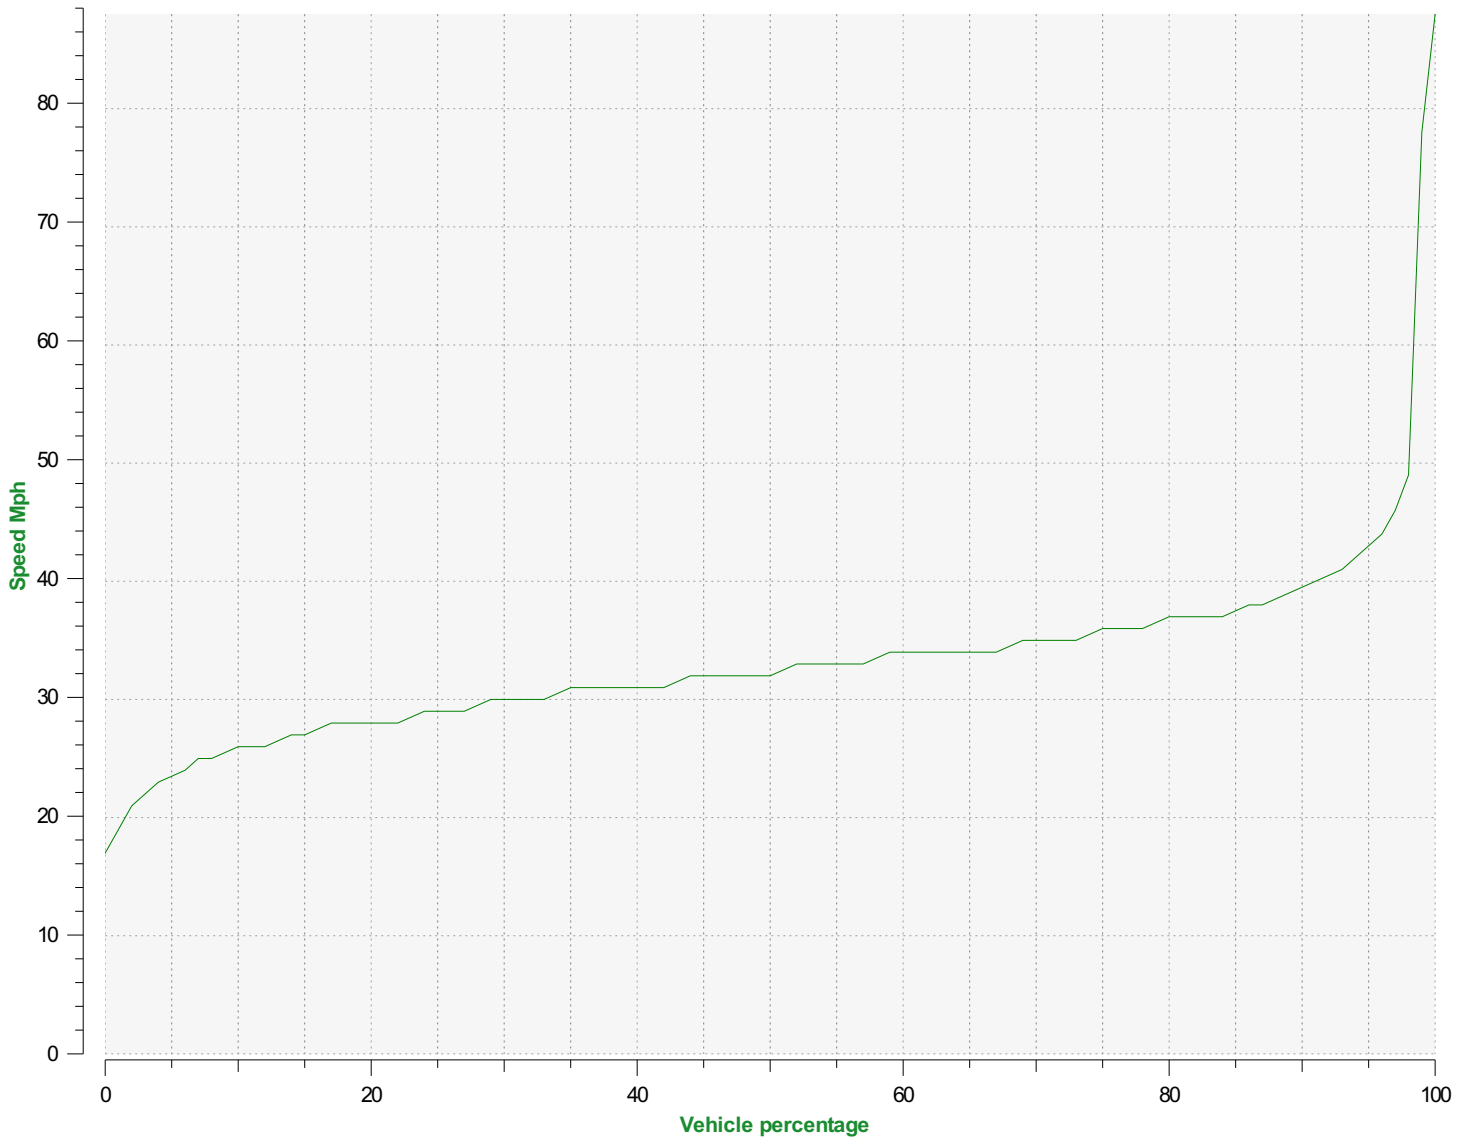

Location: Bell Lane

Comments:

Start date: Thursday, May 30, 2024 10:00 AM
End date: Wednesday, June 12, 2024 12:00 AM

Location: Bell Lane

Comments:

Start date: Thursday, May 30, 2024 10:00 AM
End date: Wednesday, June 12, 2024 12:00 AM

Location: Bell Lane

Comments:

Speed percentiles (incoming)

V30: 30.00Mph **V50:** 32.00Mph **V85:** 37.00Mph

Start date: Thursday, May 30, 2024 10:00 AM
End date: Wednesday, June 12, 2024 12:00 AM

Location: Bell Lane

Comments:

Speed percentile(outgoing)

V30: 29.00Mph **V50:** 32.00Mph **V85:** 38.00Mph

Start date: Thursday, May 30, 2024 10:00 AM
End date: Wednesday, June 12, 2024 12:00 AM

Location: Bell Lane

Comments: