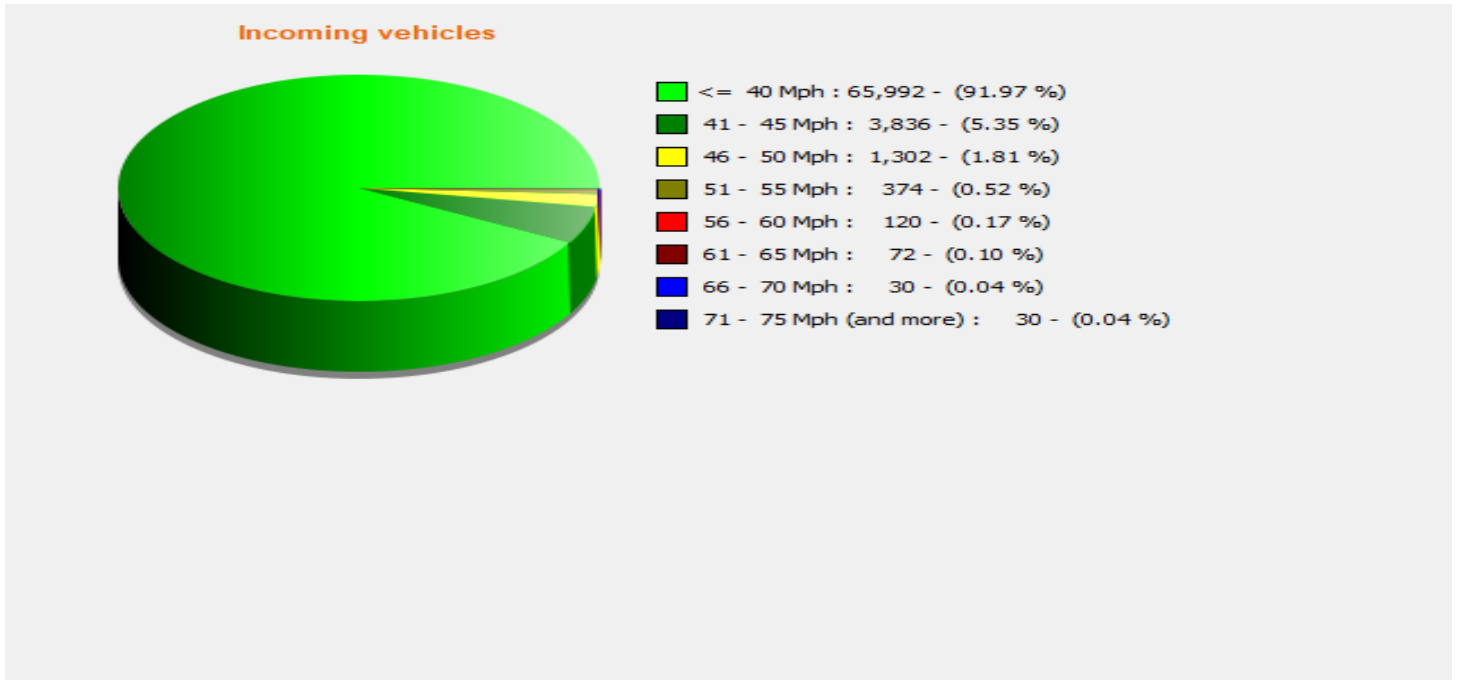

Location: Bell Lane

Comments:

Start date: Thursday, May 30, 2024 10:00 AM
End date: Wednesday, June 12, 2024 12:00 AM

Location: Bell Lane

Comments:

Start date: Thursday, May 30, 2024 10:00 AM
End date: Wednesday, June 12, 2024 12:00 AM