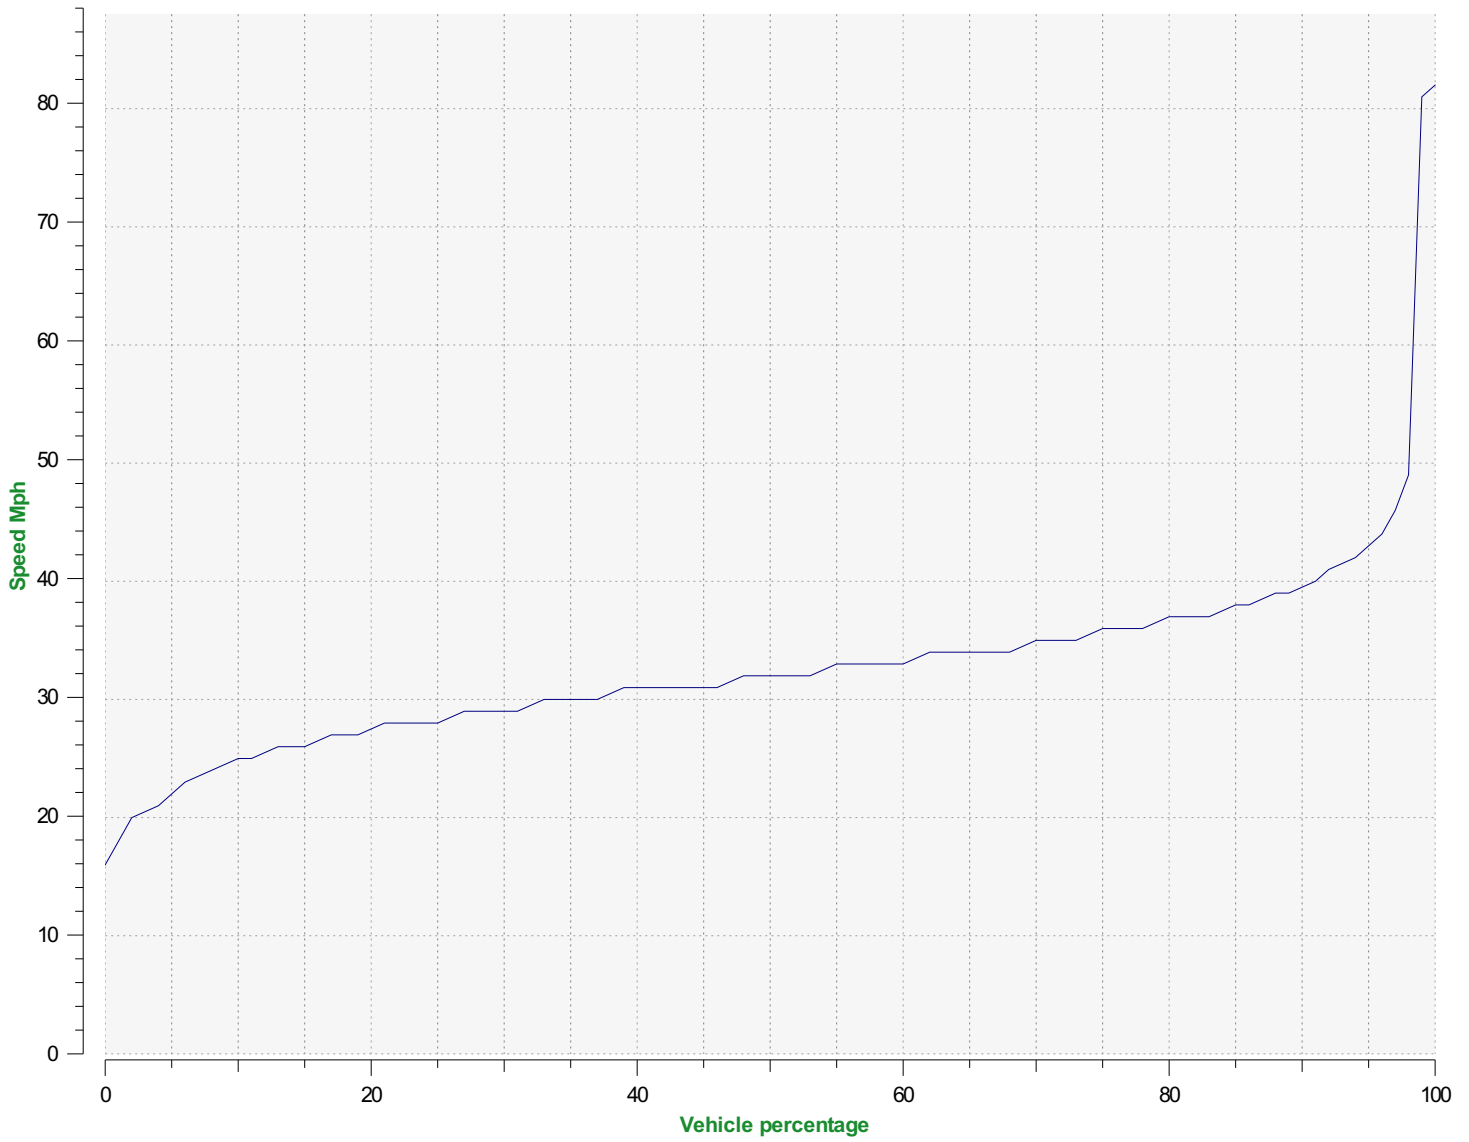

Location: Bell Lane

Comments:

Start date: Thursday, May 30, 2024 10:00 AM
End date: Wednesday, June 12, 2024 12:00 AM

Location: Bell Lane

Comments:

Start date: Thursday, May 30, 2024 10:00 AM
End date: Wednesday, June 12, 2024 12:00 AM

Location: Bell Lane

Comments:

Speed percentiles (incoming)

V30: 30.00Mph **V50:** 32.00Mph **V85:** 37.00Mph

Start date: Thursday, May 30, 2024 10:00 AM
End date: Wednesday, June 12, 2024 12:00 AM

Location: Bell Lane

Comments:

Speed percentile(outgoing)

V30: 29.00Mph **V50:** 32.00Mph **V85:** 38.00Mph

Start date: Thursday, May 30, 2024 10:00 AM
End date: Wednesday, June 12, 2024 12:00 AM

Location: Bell Lane

Comments: